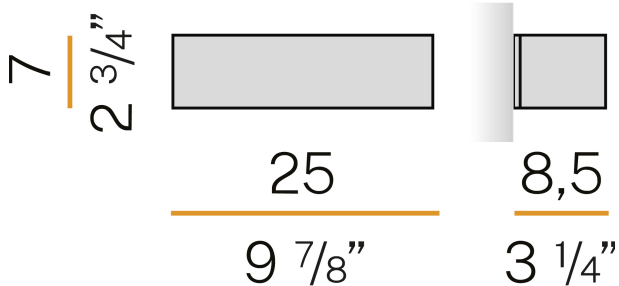

PANZERI

Toy

220-240V AC dimmable (DALI/Push DIM)

A01617.025.0402

Data sheet

CODE	A01617.025.0402
SYSTEM POWER CONSUMPTION	13W
EFFICACY	67.54lm/W
LIGHT SOURCE	LED
COLOUR TEMPERATURE	3000K Ra>90
LIGHT DISTRIBUTION	diffused
POWER SUPPLY	220-240V AC
FREQUENCY	50/60Hz
ELECTRICAL CONFIGURATION	dimmable (DALI/Push DIM)
DRIVER	integrated included
NOMINAL LUMINOUS FLUX	1366lm
LUMEN OUTPUT	878lm
EFFICIENCY	64.3%
WEIGHT	0,82 Kg
PROTECTION DEGREE	IP20
COLOUR TOLLERANCES	SDCM 3
PACKING DIMENSIONS	14,0 x 30,0 x 13,0 cm

Wall lighting fixture for interiors, with direct and indirect light emission.

Pickled sheet metal structure in polyacrylic paint.

Aluminium dissipation plates.

Pickled sheet metal cover in white, bronze or mat brass polyacrylic paint, or with gold leaf coating, or in polished or mat stainless steel.

Flat frosted glass diffusers.

Technical drawing