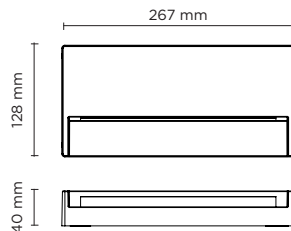

401608

SURF MAXI RECTANGULAR

Rectangular wall surface-mounted luminaire for outdoor installation on a wall, no recess needed. Phospho-chromatised and polyester powder coated die-cast copper-free aluminium body, tempered safety glass, moulded silicone gasket and stainless steel screws. Built-in LED driver 220-240V 50-60Hz, with 21 mid-power CREE XH-G LED. IP65 rating.

light source	light beam options	lumen output (lm)	lumin. efficacy (lm/w)
3000°K warm-white			
mid power led	 floor washer 180°	1.000	71.43

Finish color options:

 Textured Grey RAL 9006

 Anthracite Grey RAL 7016

 Matt Black (on request)

Technical features

Technical data

Wattage	14 WATT
IP Rating	IP65
IK Rating	IK08
Material	High corrosion resistance die-cast copper-free aluminium body and frame.
Coating	Polyester powder coating with phosphocromating pre-finish
Light source	NR. 21 x CREE XH-G LED
Screws	Stainless steel
Transformer	Electronic power supply 220/240V 50/60Hz built-in
Gasket	Silicone rubber
Glass	Tempered
Rubber grommet	M16 Rutaseal® in EPDM
Gross weight	1,70 Kg