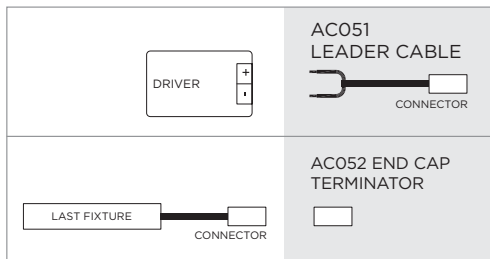

406008

TARGET 250

254 mm LED bar for outdoor installation on a wall; installation with two fixing holders, adjustable through 180°. Anodized aluminium body, tempered safety glass and stainless steel screws. Double power cable with male/female quick couplings included, suitable for in-line installation. Remote driver 24V DC needed. With nr. 6 x 0.5W Nichia mid-power LED. IP65 rating.

light source	light beam options	lumen output (lm)	lumin. efficacy (lm/w)
3000°K warm-white			
mid power led	40°	255	85

Finish color options:

Textured Grey RAL 9006

remote driver selection

brand	manufacturer code	type	watt	IP rate	numbers of fixtures
Meanwell	LPV-20-24	constant voltage 24V DC	20W	IP67	min 1 - max 5
Meanwell	LPV-35-24	constant voltage 24V DC	35W	IP67	min 1 - max 10
Meanwell	LPV-60-24	constant voltage 24V DC	60W	IP67	min 1 - max 16

Technical features

Technical data

Wattage	3 WATT
IP Rating	IP65
IK Rating	IK07
Material	Anodized aluminum silver finish
Light source	NR. 6 x 0.5W Nichia mid-power LED
Screws	Stainless steel
Transformer	Remote 24V DC driver needed
Adjustable	through 180 degrees
Cable	Double power cables included, supplied with male/female quick coupling for in-line installation
Glass	Tempered, 23 mm thickness
Gasket	Silicone rubber
Gross weight	0,20 Kg