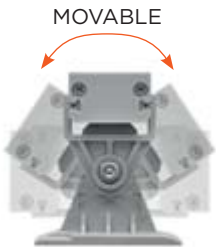

406008

TARGET 250

254 mm LED bar for outdoor installation on a wall; installation with two fixing holders, adjustable through 180°. Anodized aluminium body, tempered safety glass and stainless steel screws. Double power cable with male/female quick couplings included, suitable for in-line installation. Remote driver 24V DC needed. With nr. 6 x 0.5W Nichia mid-power LED. IP65 rating.

Technical features

Technical data

Wattage	3 WATT
IP Rating	IP65
IK Rating	IK07
Material	Anodized aluminum silver finish
Light source	NR. 6 x 0.5W Nichia mid-power LED
Screws	Stainless steel
Transformer	Remote 24V DC driver needed
Adjustable	through 180 degrees
Cable	Double power cables included, supplied with male/female quick coupling for in-line installation
Glass	Tempered, 23 mm thickness
Gasket	Silicone rubber
Gross weight	0,20 Kg