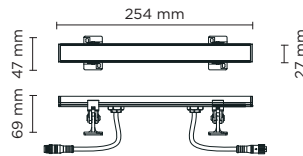

406008

TARGET 250

254 mm LED bar for outdoor installation on a wall; installation with two fixing holders, adjustable through 180°. Anodized aluminium body, tempered safety glass and stainless steel screws. Double power cable with male/female quick couplings included, suitable for in-line installation. Remote driver 24V DC needed. With nr. 6 x 0.5W Nichia mid-power LED. IP65 rating.

light source	light beam options	lumen output (lm)	lumin. efficacy (lm/w)
3000°K warm-white			
mid power led	40°	255	85

Finish color options:

Textured Grey RAL 9006

remote driver selection

brand	manufacturer code	type	watt	IP rate	numbers of fixtures
Meanwell	LPV-20-24	constant voltage 24V DC	20W	IP67	min 1 - max 5
Meanwell	LPV-35-24	constant voltage 24V DC	35W	IP67	min 1 - max 10
Meanwell	LPV-60-24	constant voltage 24V DC	60W	IP67	min 1 - max 16

Technical features

Technical data

Wattage	3 WATT
IP Rating	IP65
IK Rating	IK07
Material	Anodized aluminum silver finish
Light source	NR. 6 x 0.5W Nichia mid-power LED
Screws	Stainless steel
Transformer	Remote 24V DC driver needed
Adjustable	through 180 degrees
Cable	Double power cables included, supplied with male/female quick coupling for in-line installation
Glass	Tempered, 23 mm thickness
Gasket	Silicone rubber
Gross weight	0,20 Kg