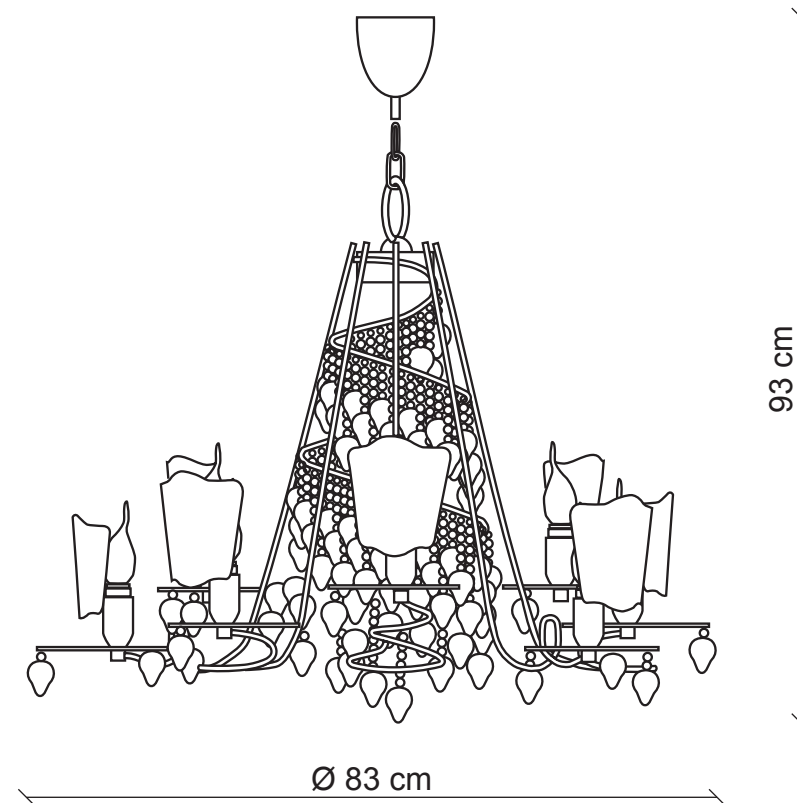

PATRIZIAGARGANTI

Firenze

BAGA Progress
LOVELY LIGHT

art. 3101

9 lights Chandelier

Finish: Silver leaf

Lampshades: Ivory leather half-shade

Accessories: Black and clear crystals

m³ 0,86
Kg 12,5