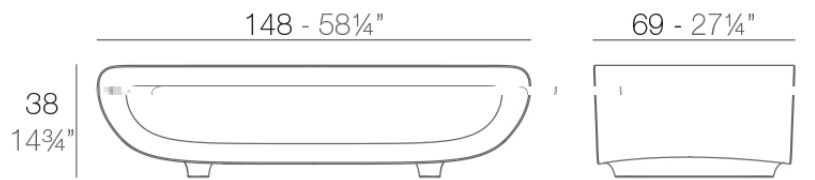

Products / Low Tables / Bum-bum Coffee Table 148x68x38

Bum-bum coffee table 148x68x38

by Eugeni Quitllet

The design furniture collection Bum Bum, designed by Eugeni Quitllet for Vondom, was born from the principle of not designing objects, but rather musical instruments to be used for another purpose. The same as a person who holds a shell to their ear to hear the ocean.

Info

Description

Made of polyethylene resin by rotational moulding. 100% Recyclable. Item suitable for indoor and outdoor use. Available with different finishes.

Weight: 30.05 Kg

BUM BUM Mesa Baja
BUM BUM Low Table