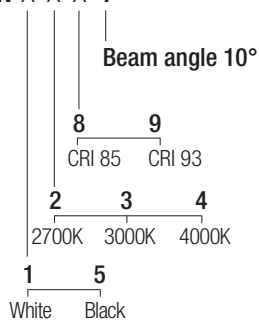

Code construction

NQW X X X 1