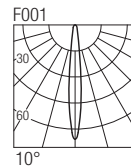

Supply current

250mA (V_i 37V)

Power

10W

Dimensions

Photometric diagrams

CCT/CRI/Flux

	CRI85	CRI93
2700K	890lm	840lm
3000K	1000lm	930lm
4000K	1040lm	960lm