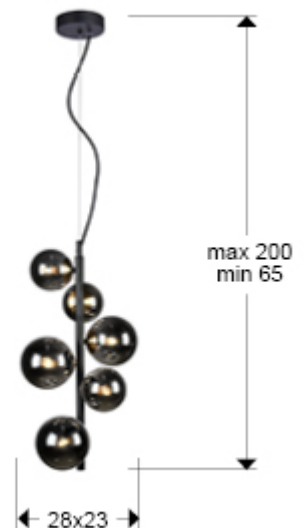

### Люстры

Lamp of 6 lights, made of metal, matt black finish and polished brass. Spherical glass shades in shimmered smoked grey tonality. Adjustable length.

·This item includes 6 G9 LED 4W

## РАЗМЕРЫ

Размеры: ↔ 28,0 ↓ 56,0 ↗ 23,0 cm  
Высота в собранном виде: 65,0/ максимальная 200,0 cm  
Вес: 1,5 Kg