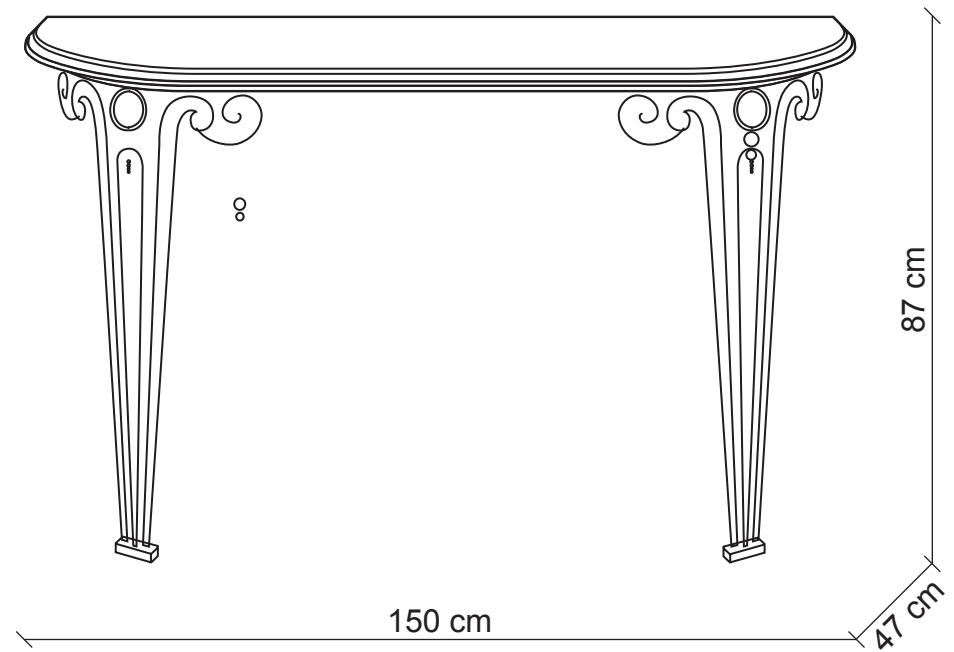

# PATRIZIAGARGANTI

Firenze

**BAGA** XXI Century  
LOVELY LIGHT

**art. 2019**

Consolle

**Finish:** Silver leaf with protected nickel details

**Top:** Acid silver wood

m<sup>3</sup> 0,57  
Kg 35,8