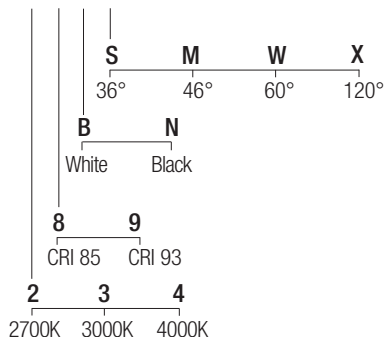

IP67 made in Italy

Supply current

24VDC

Power

7W

Parallel wiring

Dimensions

Photometric diagrams

CCT/CRI/Flux

CCT	CRI85	CRI93
2700K	630lm	590lm
3000K	700lm	650lm
4000K	730lm	670lm

Code construction

ER1 X X X X

Optionals

ZTC10U ZTC10UB
White Black
Plasterboard recessing frame

LOD1
Low luminance louver

Note: the filter must be ordered together with the lighting fixture