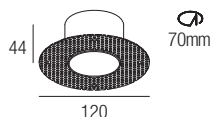

IP67 made in Italy

Supply current

24VDC

Power

7W

Parallel wiring

Dimensions

Photometric diagrams

CCT/CRI/Flux

CCT	CRI85	CRI93
2700K	630lm	590lm
3000K	700lm	650lm
4000K	730lm	670lm

Code construction

ER1 X X X X

Optionals

ZTC10U ZTC10UB
White Black
Plasterboard recessing frame

LOD1
Low luminance louver

Note: the filter must be ordered together with the lighting fixture