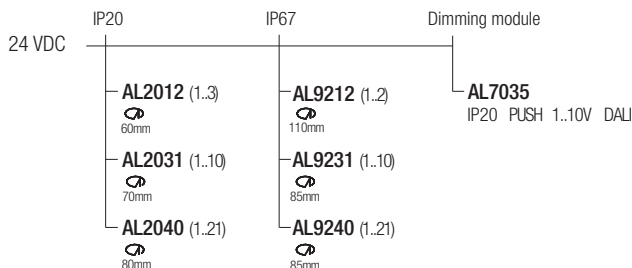

Drivers

Note: dimming module AL7035 to be used in combination with a 24VDC power supply