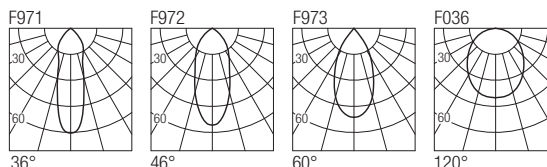

IP67 made in Italy

Supply current

24VDC

Power

7W

Parallel wiring

Dimensions

Photometric diagrams