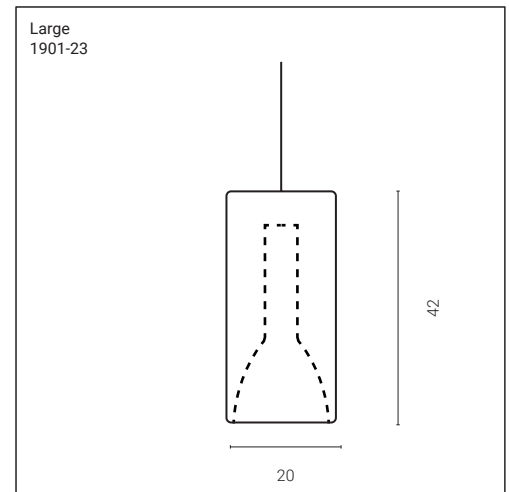

Glass finishes

Canopy finishes

Certifications