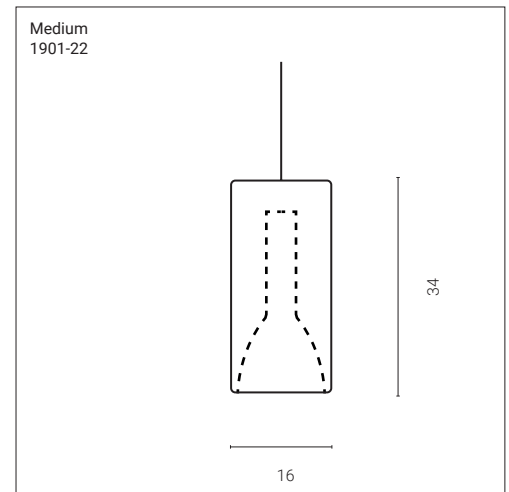

Glass finishes

Canopy finishes

Certifications