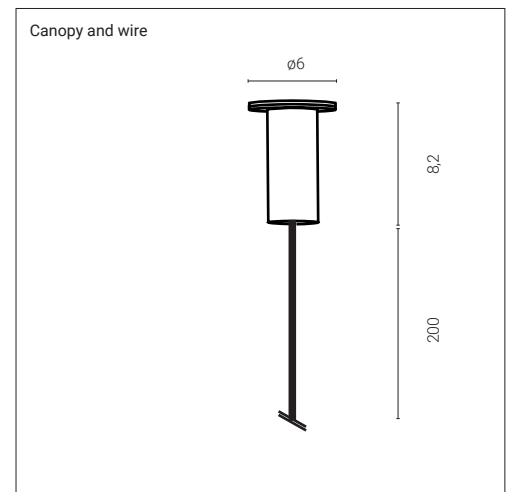

Glass finishes

Canopy finishes

Certifications