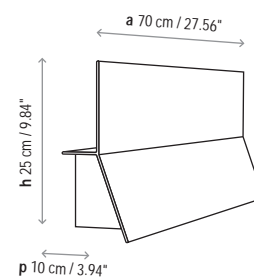

hoverinfo@boverusa.com
www.boverusa.com**Lea - 01**

Name: Lea - 01

Design: Alex Fernández Camps / 2009

Typology: Wall lamp

Environment: Indoor

Technical description:

Wall light with aluminum structure coated in white finishing. With a minimum of 5 pieces, special colors can be ordered. Available in larger formats. Upper shelf sustains up to 8.8 pounds of weight. Consult sales team for dimming options. Only fixture finishing is customizable.

Lamps description

 Grounding: compulsory

 1 x 24 W
Minibipin T5 L. Fluo

Voltage: 120-277 V / 50-60 Hz

 1 Box 3.94 x 41.34 x 9.84 inches
Vol.: 0.9287 ft³

Weight: 6.61 lbs

Certifications:   
 Photometrics made according to the position the lights are shown in the catalogue and price list.

Ref Finishings

0121501U White

D0121501U* DIM 0-10V / White

* Dimming ballast (DIM 0-10V)

Polycarbonate diffuser included

Upper shelf holds up to 8.82 lbs

Special colors: RAL number to be indicated. Minimum quantity: 5 pieces.

Not Customizable

Measures

Lea - 01

Lea - 02

Lea - 03