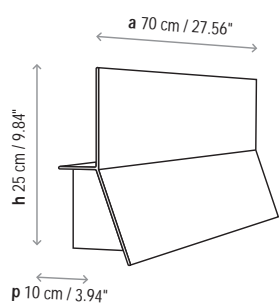

hoverinfo@boverusa.com
www.boverusa.com**Lea - 01**

Name: Lea - 01

Design: Alex Fernández Camps / 2009

Typology: Wall lamp

Environment: Indoor

Technical description:

Wall light with aluminum structure coated in white finishing. With a minimum of 5 pieces, special colors can be ordered. Available in larger formats. Upper shelf sustains up to 8.8 pounds of weight. Consult sales team for dimming options. Only fixture finishing is customizable.

Lamps description

 Grounding: compulsory

 1 x 24 W
Minibipin T5 L. Fluo

Voltage: 120-277 V / 50-60 Hz

 1 Box 3.94 x 41.34 x 9.84 inches
Vol.: 0.9287 ft³

Weight: 6.61 lbs

Certifications:   
 Photometrics made according to the position the lights are shown in the catalogue and price list.

Ref Finishings

0121501U White

D0121501U* DIM 0-10V / White

* Dimming ballast (DIM 0-10V)

Polycarbonate diffuser included

Upper shelf holds up to 8.82 lbs

Special colors: RAL number to be indicated. Minimum quantity: 5 pieces.

Not Customizable

Measures

Lea - 01

Lea - 02

Lea - 03