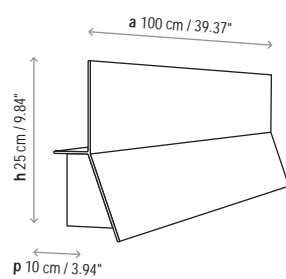

Lamps description

 Grounding: compulsory

 1 x 24 W
Minibipin T5 L. Fluo

Voltage: 120-277 V / 50-60 Hz

 1 Box 3.94 x 41.34 x 9.84 inches
Vol.: 0.9287 ft³

Weight: 6.61 lbs

Certifications:   
 Photometrics made according to the position the lights are shown in the catalogue and price list.

Not Customizable

Measures

Lea - 01

Lea - 02

Lea - 03