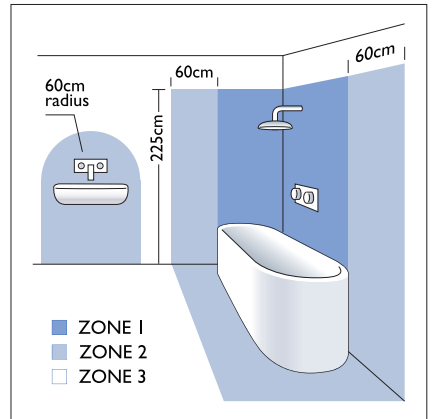

746 I Semi Flush Unit

astro

I x 60w E27		excl.
----------------	--	-------

Zone	3
------	----------

x 12

Astro Lighting Ltd.
G2 River Way, Harlow
CM20 2DP, Great Britain

T: +44 (0) 1279 427001
F: +44 (0) 1279 427002
sales@astrolighting.co.uk
www.astrolighting.co.uk