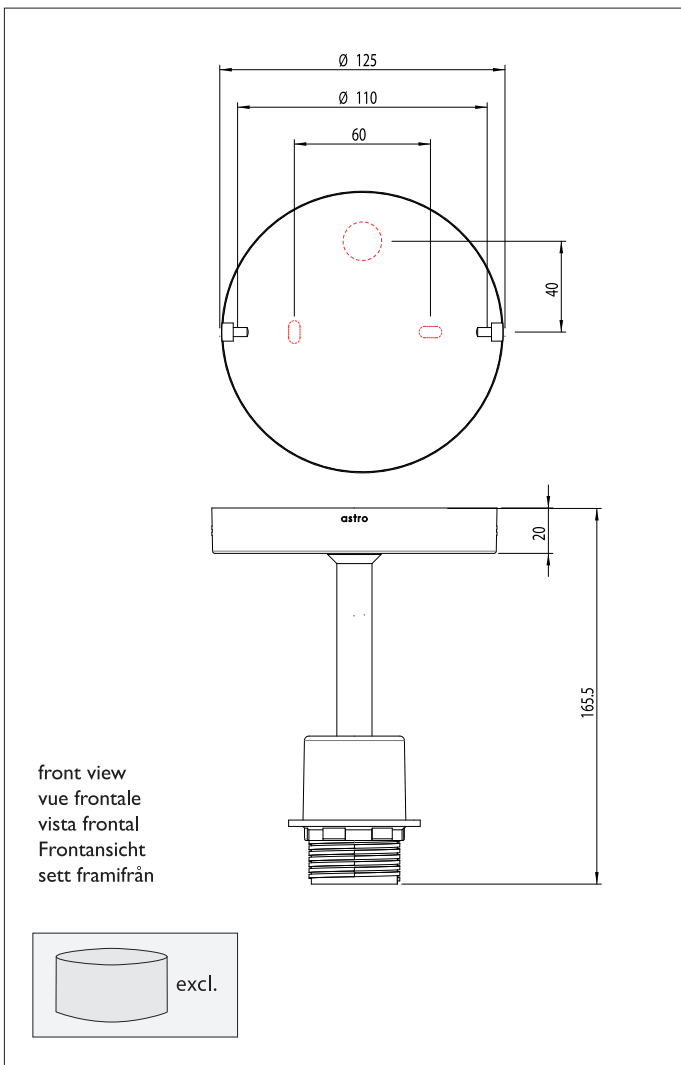

746 I Semi Flush Unit

astro

I x 60w E27		excl.
----------------	--	-------

Zone	3
------	----------

x 12

Astro Lighting Ltd.
G2 River Way, Harlow
CM20 2DP, Great Britain

T: +44 (0) 1279 427001
F: +44 (0) 1279 427002
sales@astrolighting.co.uk
www.astrolighting.co.uk