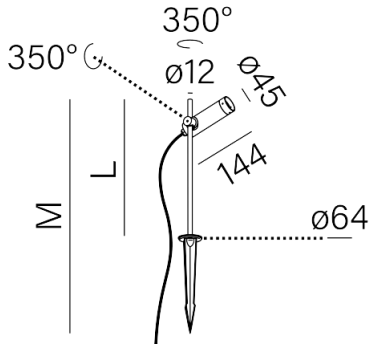

Last update on 2018-03-11 20:45. More details available at <https://www.aqform.com/en/DA0910>

Tolerance for dimensions ± 1mm

Warranty period 5 years

DART LED exterior upright

DART LED exterior upright

Category: exterior

Light source: LED, integrated

Integrated light source

Gear included.

This product contains a light source of energy efficiency class F.

AVAILABLE FINISHES:

STRUCTURE

AVAILABLE VERSIONS:

M930	Medium power - Medium power	3000K	CRI>90
M940	Medium power - Medium power	4000K	CRI>90

AVAILABLE LUMINAIRE LENGTH:

12 cm

38 cm

100 cm

AVAILABLE FINISHES:

STRUCTURE

black structure

-12