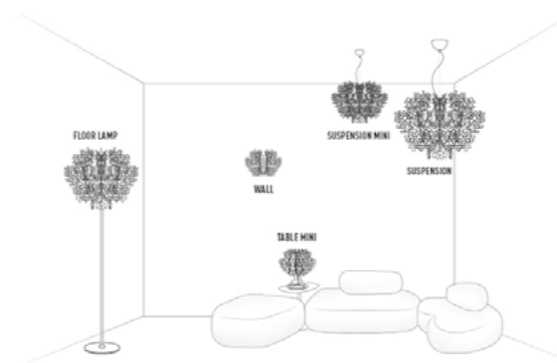

PRODUCT	SIZE	COLOUR	CODE
TABLE LAMP - FIGRELLINA Bulbs E14: 1 X 4W LED Filament Made of: Opalflex® / Cristalflex® Goldflex® / Steelflex® / Copperflex® With: Base matching colour (metallized version) Weight: net Kg 1,00 - gross Kg 1,50 Package: 34 x 39 x h38cm		☐ WHITE ☒ FUMÉ ☒ GOLD ☐ SILVER ☒ COPPER	FIO14TAV0001W FIO14TAV0001F FIO14TAV0001O FIO14TAV0001S FIO14TAV0001RA
FLOOR LAMP Bulbs E27: 1 X 8W LED Filament Made of: Opalflex® / Cristalflex® With: Stainless Steel base and stem Weight: net Kg 5,74 - gross Kg 8,20 Package: A 3,70kg 39 x 36 x h10,5cm B 3,00kg 57 x 28 x h36cm C 1,50kg 9 x 9 x h167cm		☐ WHITE ☒ FUMÉ	FIO14PST0000W FIO14PST0000F

FIGRELLA ENTIRE COLLECTION

ENERGY CLASS

This luminaire is compatible with bulbs of the energy classes:

SLAMP: FIORELLA 874/2012