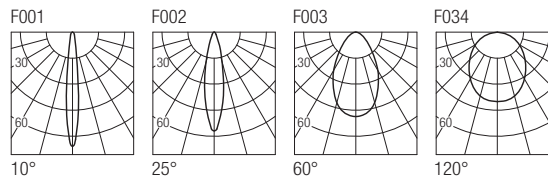

IP67 made in Italy

Supply current

350-500 mA (V, 2,9V)

Power

1-2 W

Series wiring

Dimensions

Photometric diagrams

CCT/CRI/Flux

	350mA	500mA
2700K	89lm	128lm
3000K	93lm	133lm
4200K	103lm	154lm
6000K	114lm	165lm

Code construction

SL2 X X X

B	G	N	K	Z
White	Grey	Black	COR-TEN	INOX AISI 316L
0	1	2	3	6
2700K	3000K	4200K	6000K	Blue
0	1	2	9	
10°	25°	60°	120°	