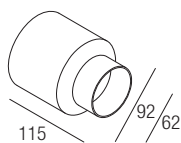

IP67 made in Italy

Supply current

350-500 mA (V, 2,9V)

Power

1-2 W

Series wiring

Dimensions

Photometric diagrams

CCT/CRI/Flux

	350mA	500mA
2700K	89lm	128lm
3000K	93lm	133lm
4200K	103lm	154lm
6000K	114lm	165lm

Code construction

SL2 X X X

B	G	N	K	Z
White	Grey	Black	COR-TEN	INOX AISI 316L
0	1	2	3	6
2700K	3000K	4200K	6000K	Blue
0	1	2	9	
10°	25°	60°	120°	

Optionals

CSXJ01
Recessing box

LSL201
Low luminance louver

Note: the filter must be ordered together with the lighting fixture

Drivers

350 mA		500 mA	
on/off	dimmable	on/off	dimmable
AL1034 (1..11) 30mm IP20	AL4000 (1..12) 72mm IP20 PUSH 1..10V	AL1074 (1..7) 30mm IP20	AL4010 (1..12) 72mm IP20 PUSH 1..10V
AL1035 (1..11) 40mm IP20	AL4051 (1..12) 72mm IP20 DALI	AL1077 (1..6) 40mm IP20	AL4151 (1..12) 72mm IP20 DALI
AL1037 (1..16) 55mm IP20 S.P.	AL4053 (1..12) 56mm IP20 PUSH IGBT-TRIAC	AL1084 (1..11) 55mm IP20 S.P.	AL4153 (1..12) 56mm IP20 PUSH IGBT-TRIAC
AL9011 (1..12) 44mm IP67	AL8035 (4..16) IP67 DALI	AL9051 (1..10) 44mm IP20	AL8050 (4..16) IP67 DALI