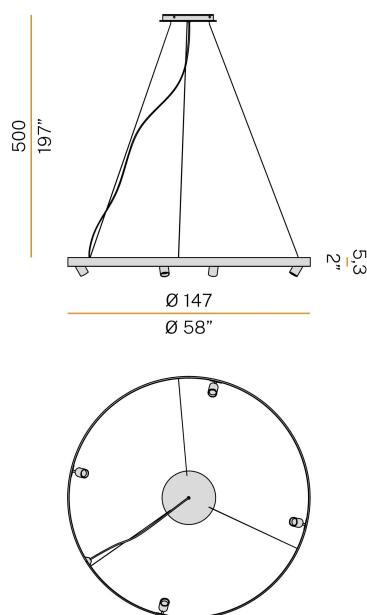

### Data sheet

CODE	L07417.150.0518
SYSTEM POWER CONSUMPTION	129W
EFFICACY	75lm/W
LIGHT SOURCE	LED
LIGHT SOURCE LIFETIME	L70 (B50) 60.000h
COLOUR TEMPERATURE	2700K Ra>90
LIGHT DISTRIBUTION	diffused + adjustable
BEAM ANGLE	30°
POWER SUPPLY	220-240V AC
FREQUENCY	50/60Hz
ELECTRICAL CONFIGURATION	dimmable (DALI/Push DIM) and ON-OFF
DRIVER	integrated included
NOMINAL LUMINOUS FLUX	14065lm
LUMEN OUTPUT	9675lm
EFFICIENCY	68.8%
WEIGHT	7,52 Kg
PROTECTION DEGREE	IP20
COLOUR TOLLERANCES	SDCM 3
PACKING DIMENSIONS	160,0 x 160,0 x 11,0 cm

### Technical drawing

### Polar diagram