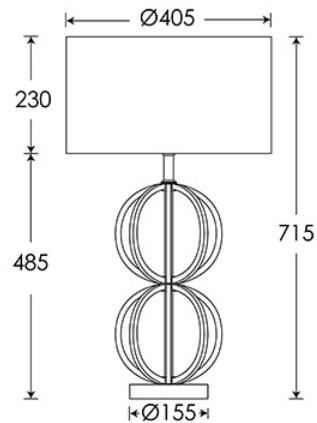

FLEX

1.5 metres of Black twisted flex. Alternative colours can be specified from our collection.

SWITCHING & PLUG

Black 13 AMP UK plug & inline switch.
Alternative plug types available.

BASE WEIGHT

3.5 kg approx.

Dimensions in mm and approximate.

H&CO

Decorative lighting
for beautiful spaces

www.heathfield.co.uk | + 44 (0) 1732 350450 | sales@heathfield.co.uk
Unit 1, Priory Road, Tonbridge, Kent, TN9 2AF, United Kingdom