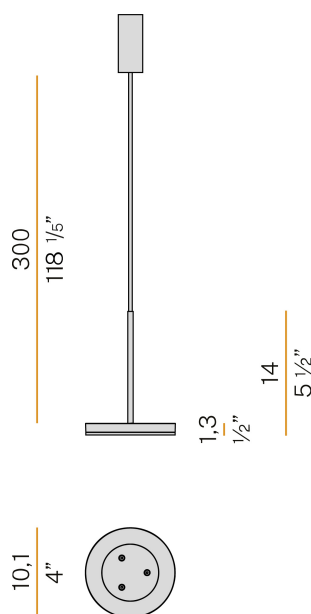

PANZERI

Bella

220-240V AC ON-OFF
L05202.011.0501

● black

Data sheet

CODE	L05202.011.0501
SYSTEM POWER CONSUMPTION	6,5W
EFFICACY	64.67lm/W
LIGHT SOURCE	LED
LIGHT SOURCE LIFETIME	L80 (B10) 70.000h
COLOUR TEMPERATURE	2700K Ra>90
LIGHT DISTRIBUTION	diffused
POWER SUPPLY	220-240V AC
FREQUENCY	50/60Hz
ELECTRICAL CONFIGURATION	ON-OFF
DRIVER	integrated included
NOMINAL LUMINOUS FLUX	460lm
LUMEN OUTPUT	388lm
EFFICIENCY	84.3%
WEIGHT	0,55 Kg
PROTECTION DEGREE	IP40
COLOUR TOLLERANCES	SDCM 3
PACKING DIMENSIONS	13,0 x 24,0 x 12,0 cm

Suspension lighting fixture for interiors, with direct light emission.
Die-cast aluminium structure in white, black, bronze, mat brass or titanium polyacrylic paint.
Modelled acrylic diffuser with mat finish.
Aluminium closing disk in polyacrylic paint.
Suspension kit with rod in brass tube in polyacrylic paint.
3m (118,1") long suspension and power cable in transparent PVC.
Power canopy with pickled sheet metal ceiling bracket and extruded aluminium covering in white, black, bronze, mat brass or titanium polyacrylic paint.

Technical drawing

Polar diagram

PANZERI

Bella

Accessories / diffusion

YPL05207.015

Ivory pleated fabric lampshade, simple snap installation.