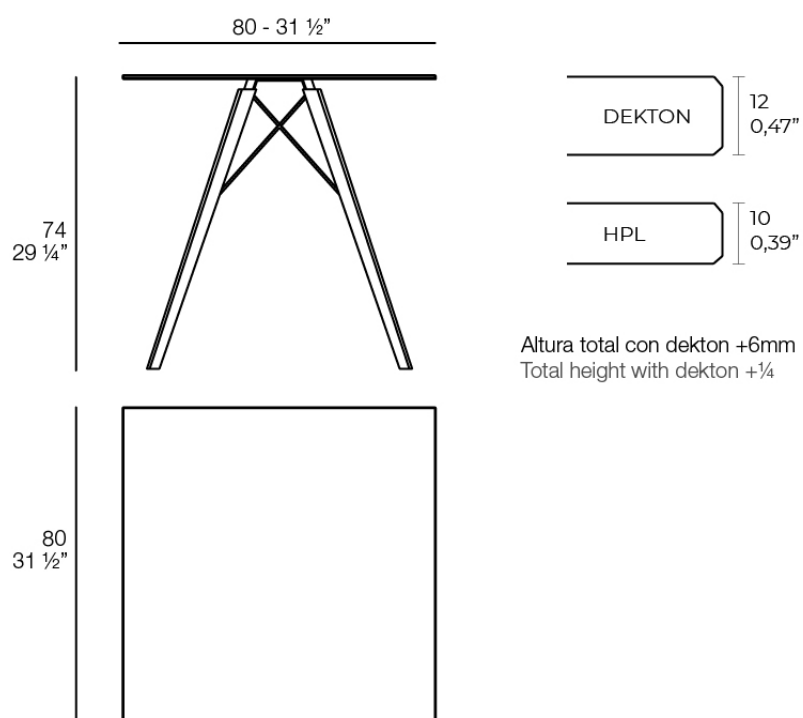

Products / Dining Tables / Faz Wood Dining Table 80x80x74

Faz wood dining table 80x80x74

by Ramón Esteve

Faz is a modular collection of outdoor furniture and planters designed by Ramón Esteve for Vondom. He is the architect of harmony, serenity, timelessness and universality, and he has created mineral and emphatic shapes that make Faz a design that contextualizes with homes and installations. An ambience, encircling as a result of the blissful combination of the material and lighting, so that the sole sensation would be its fusion.

Info

Description

Weight: 14.15 Kg

FAZ WOOD Mesa Comedor 80 x 80
FAZ WOOD Dinning table 31 1/2" x 31 1/2"

Finishes

finishes

HPL

Ref. 54313

white

black

HPL WHITE

Ref. 54313B

white

DEKTON

Ref. 54313M

kelya