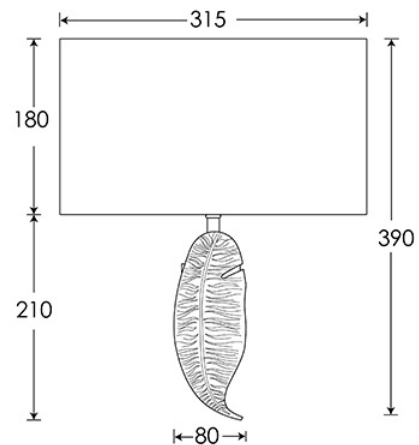

HEATHFIELD & CO

PRODUCT SPECIFICATION SHEET

Wall Light | LEAF NICKEL

WALL LIGHT

Material: Metal
Finish shown: Nickel
Code: WL-LEAF-2018-NCKL

LAMPSHADE AS SHOWN

12" Crescent Oyster Glaze Linen
Shade code: SH-12-CRES
Shade lining: White PVC

SWITCHING & PLUG

Hardwired

WEIGHT

1.0 kg approx.

LAMPING

1 x E27 Lampholder - 40W max. LED bulb recommended.

FIXING NOTE

It is the buyer's responsibility to ensure that suitable fixings are used.

Dimensions in mm and approximate.

H&CO

Decorative lighting
for beautiful spaces

www.heathfield.co.uk | + 44 (0) 1732 350450 | sales@heathfield.co.uk

Unit 1, Priory Road, Tonbridge, Kent, TN9 2AF, United Kingdom