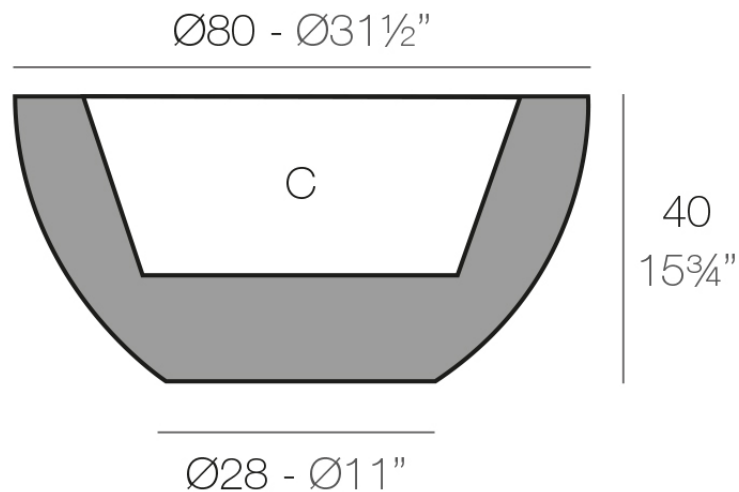

Info

Description

Pot made of polyethylene resin by rotational moulding. 100% Recyclable. Item suitable for indoor and outdoor use. Available in different finishes.

Weight: 8.5 Kg

SFERA $\text{Ø}80$ cm	C = 58 L
SFERA $\text{Ø}31\frac{1}{2}"$	C = $15\frac{1}{4}$ gal