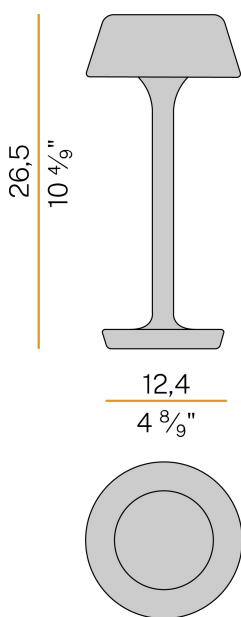

Technical drawing