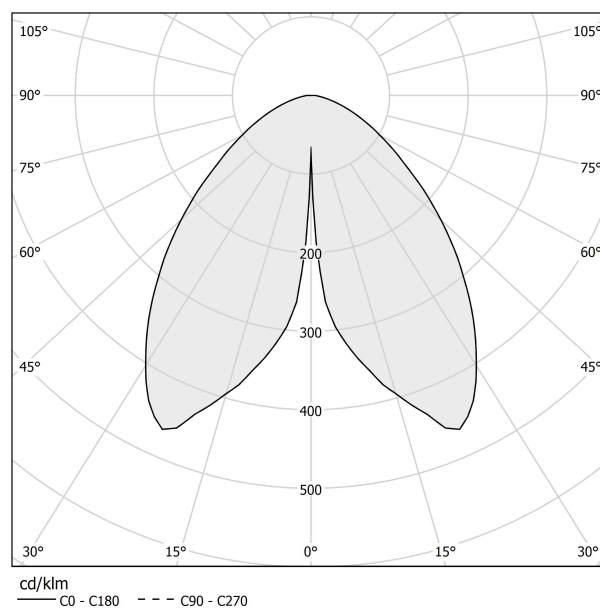

Polar diagram