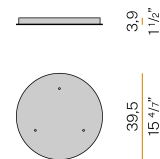

Canopy for power supply with 6 outputs.

XM8901-09

Canopy for power supply with 9 outputs.

XM8901-15

Canopy for power supply with 15 outputs.

XM9001-03

Canopy for power supply with 3 outputs.

XM9001-07