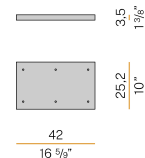

XM8901-06

Canopy for power supply with 6 outputs.