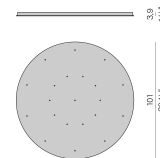

XM9001-21

Canopy for power supply with 21 outputs.