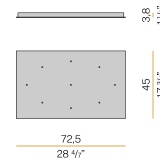

XM8901-09

Canopy for power supply with 9 outputs.