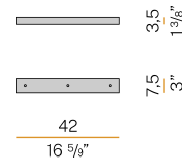

PANZERI

Candle

Accessories / power supply and fixing

XM8901-03

Canopy for power supply with 3 outputs.