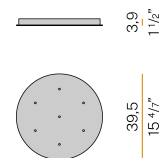

XM9001-07

Canopy for power supply with 7 outputs.