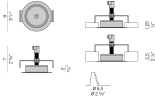

PANZERI

Candle

Accessories / power supply and fixing

XM9201-01

Recessed canopy for electric cable suspensions. Suitable for 24V fixtures: remote driver 24V needed.