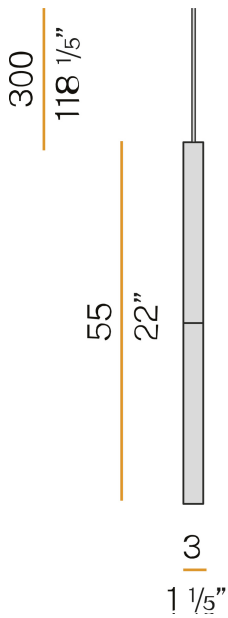

PANZERI

Candle

220-240V AC
M09501.000.0000

● white

Data sheet

| | |
|--------------------------|---|
| CODE | M09501.000.0000 |
| SYSTEM POWER CONSUMPTION | max 48W |
| LIGHT SOURCE | LED retrofit / halogen |
| LIGHT SOURCE KIT | not included |
| COMPATIBLE SOURCES | LED retrofit bulb G9 (L max 60mm - Ø max 17,5mm) / max 48W G9 |
| LIGHT DISTRIBUTION | diffused |
| POWER SUPPLY | 220-240V AC |
| FREQUENCY | 50/60Hz |
| WEIGHT | 0,37 Kg |
| PROTECTION DEGREE | IP20 |
| PACKING DIMENSIONS | 13,0 x 65,0 x 13,0 cm |

Multiple suspension lighting fixture for interiors, with direct and indirect light emission. Turned steel structure in white polyacrylic paint. Diffuser in partially mat borosilicate glass tube. 3m (118,1") long suspension and power cable in transparent PVC. Provided without power canopy, complete with cable clamp on the cable's free extremity.

Technical drawing

PANZERI

Candle

Accessories / power supply

| | | | | |
|---------|---|---|---|----------------|
| M7901/1 | Canopy for power supply. |  |  | 2,4 1" |
| | | |  | 10,6 4 1/6" |
| M7901/2 | Canopy for power supply with 2 outputs. |  |  | 2,4 1" |
| | | |  | 10,6 4 1/6" |
| M7901/3 | Canopy for power supply with 3 outputs. |  |  | 2,4 1" |
| | | |  | 10,6 4 1/6" |