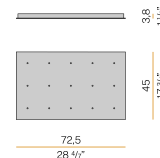

Multiple suspension lighting fixture for interiors, with direct and indirect light emission. Turned steel structure in white polyacrylic paint. Diffuser in partially mat borosilicate glass tube. 3m (118,1") long suspension and power cable in transparent PVC. Provided without power canopy, complete with cable clamp on the cable's free extremity.

Canopy for power supply with 6 outputs.

XM8901-09

Canopy for power supply with 9 outputs.

XM8901-15

Canopy for power supply with 15 outputs.

XM9001-03

Canopy for power supply with 3 outputs.

XM9001-07