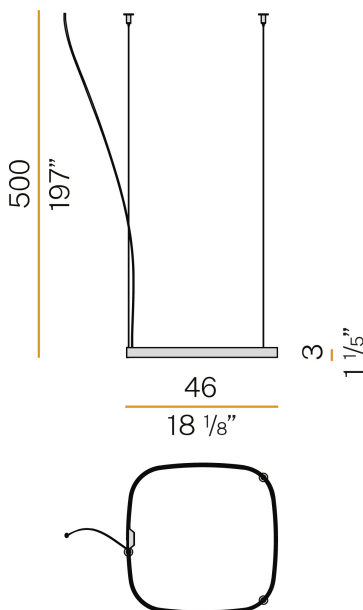

PANZERI

Zero Square

24V DC

M03230.050.0510

titanium

Data sheet

CODE	M03230.050.0510
SYSTEM POWER CONSUMPTION	25W
EFFICACY	81.56lm/W
LIGHT SOURCE	LED
LIGHT SOURCE LIFETIME	L70 (B50) 60.000h
COLOUR TEMPERATURE	2700K Ra>90
LIGHT DISTRIBUTION	diffused
POWER SUPPLY	24V DC
DRIVER	remote not included
NOMINAL LUMINOUS FLUX	2835lm
LUMEN OUTPUT	2039lm
EFFICIENCY	71.9%
WEIGHT	0.92 Kg
PROTECTION DEGREE	IP20
COLOUR TOLLERANCES	SDCM 3
PACKING DIMENSIONS	58,0 x 58,0 x 10,0 cm

Extruded polycarbonate diffuser with opaline finish.

Suspension kit with griplocks and 5m (196,9") long steel cables.

5m (196,9") long power cable in transparent PVC.

Provided without power canopy.

Technical drawing