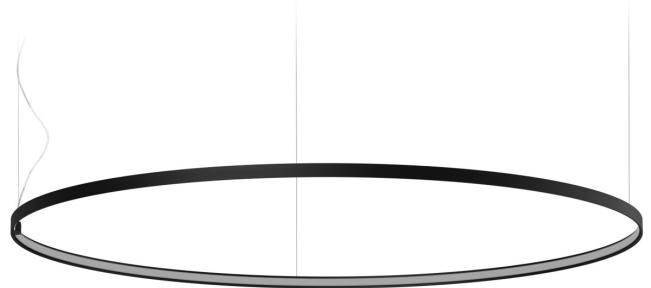

PANZERI

Zero Round

24V DC

M10302.150.0410

● black

Data sheet

CODE	M10302.150.0410
SYSTEM POWER CONSUMPTION	71W
EFFICACY	86.2lm/W
LIGHT SOURCE	LED
LIGHT SOURCE LIFETIME	L70 (B50) 60.000h
COLOUR TEMPERATURE	3000K Ra>90
LIGHT DISTRIBUTION	diffused
POWER SUPPLY	24V DC
DRIVER	remote not included
LUMEN OUTPUT	6120lm
WEIGHT	1,58 Kg
PROTECTION DEGREE	IP20
COLOUR TOLLERANCES	SDCM 3
PACKING DIMENSIONS	160,0 x 160,0 x 11,0 cm

Single or multiple suspension lighting fixture for interiors, with direct and indirect light emission.

Bended extruded aluminium structure in white, black, bronze, mat brass or titanium polyacrylic paint.

Extruded polycarbonate diffuser with opaline finish.

Suspension kit with griplocks and 5m (196,9") long steel cables.

5m (196,9") long power cable in transparent PVC.

Provided without power canopy.

Technical drawing