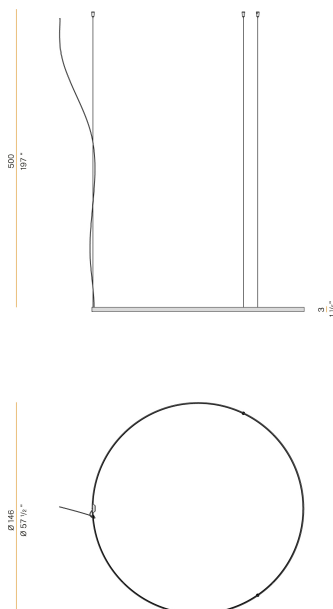

PANZERI

Zero Round

24V DC

M10302.150.0410

● black

Data sheet

CODE	M10302.150.0410
SYSTEM POWER CONSUMPTION	71W
EFFICACY	86.2lm/W
LIGHT SOURCE	LED
LIGHT SOURCE LIFETIME	L70 (B50) 60.000h
COLOUR TEMPERATURE	3000K Ra>90
LIGHT DISTRIBUTION	diffused
POWER SUPPLY	24V DC
DRIVER	remote not included
LUMEN OUTPUT	6120lm
WEIGHT	1,58 Kg
PROTECTION DEGREE	IP20
COLOUR TOLLERANCES	SDCM 3
PACKING DIMENSIONS	160,0 x 160,0 x 11,0 cm

Single or multiple suspension lighting fixture for interiors, with direct and indirect light emission.

Bended extruded aluminium structure in white, black, bronze, mat brass or titanium polyacrylic paint.

Extruded polycarbonate diffuser with opaline finish.

Suspension kit with griplocks and 5m (196,9") long steel cables.

5m (196,9") long power cable in transparent PVC.

Provided without power canopy.

Technical drawing