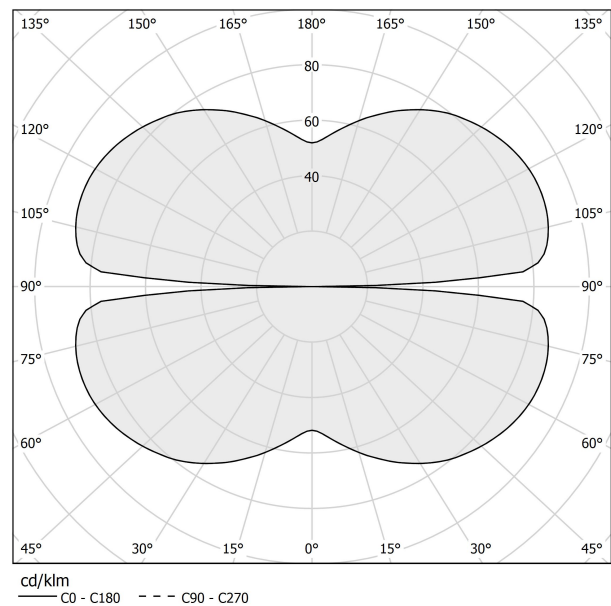

Polar diagram