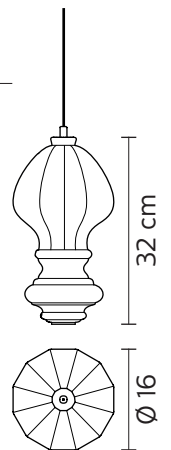

CERAUNAVOLTA suspension

Matteo Ugolini and Edmondo Testaguzza design

year 2016

SE134 1S INT

CEILING CUP "E"

material metal
 colour matt white

ELECTRICAL CABLE "C"

material PVC
 colour transparent

ELECTRICAL SYSTEM

socket E27
 source max 4x105w
 energy class from E to A++

AC134 2S INT

material glass
 colour transparent

AC134 3S INT

material glass
 colour transparent

AC134 4S INT

material glass
 colour transparent

AC134 5S INT

material glass
 colour transparent

AC134 6S INT

material glass
 colour transparent

AC134 7S INT

material glass
 colour transparent

CERAUNAVOLTA suspension

Matteo Ugolini and Edmondo Testaguzza design

year 2016

SE134 1S INT

TECHNICAL SHEET

AC135 1S INT

material glass
colour transparent

AC135 2S INT

material glass
colour transparent

AC135 3S INT