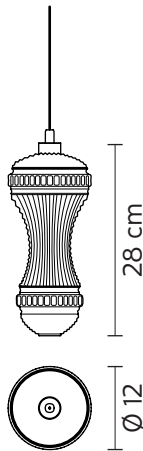

CERAUNAVOLTA suspension

Matteo Ugolini and Edmondo Testaguzza design

year 2016

SE134 1S INT

CEILING CUP "E"

material metal
 colour matt white

ELECTRICAL CABLE "C"

material PVC
 colour transparent

ELECTRICAL SYSTEM

socket E27
 source max 4x105w
 energy class from E to A++

AC134 2S INT

material glass
 colour transparent

AC134 3S INT

material glass
 colour transparent

AC134 4S INT

material glass
 colour transparent

AC134 5S INT

material glass
 colour transparent

AC134 6S INT

material glass
 colour transparent

AC134 7S INT

material glass
 colour transparent

CERAUNAVOLTA suspension

Matteo Ugolini and Edmondo Testaguzza design