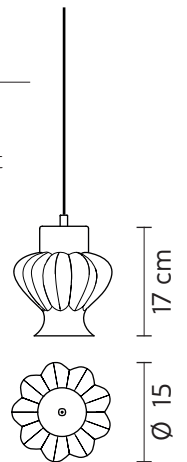

CERAUNAVOLTA suspension

Matteo Ugolini and Edmondo Testaguzza design

year 2016

SE134 1S INT

CEILING CUP "E"

material metal
 colour matt white

ELECTRICAL CABLE "C"

material PVC
 colour transparent

ELECTRICAL SYSTEM

socket E27
 source max 4x105w
 energy class from E to A++

AC134 2S INT

material glass
 colour transparent

AC134 3S INT

material glass
 colour transparent

AC134 4S INT

material glass
 colour transparent

AC134 5S INT

material glass
 colour transparent

AC134 6S INT

material glass
 colour transparent

AC134 7S INT

material glass
 colour transparent

CERAUNAVOLTA suspension

Matteo Ugolini and Edmondo Testaguzza design