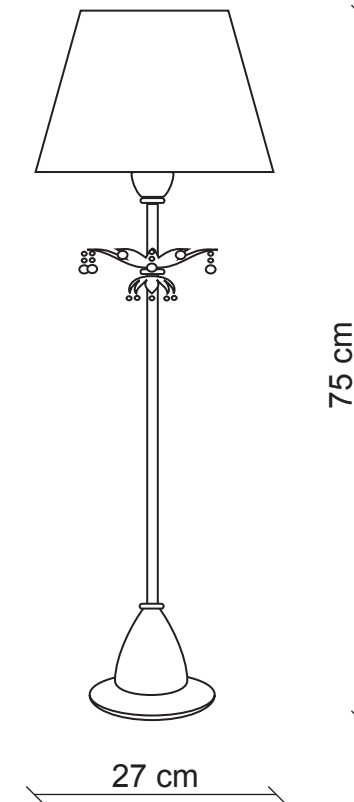

PATRIZIAGARGANTI

Firenze

BAGA XXI Century
LOVELY LIGHT

art. 895

1 light Table lamp

Finish: Green mèlange with protected nickel details

Lampshades: mesh, green taffeta inside

Accessories: Clear crystals

Ø 27x17
H. 18

1x
100W E27
not supplied

m³ 0,17
Kg 2,1