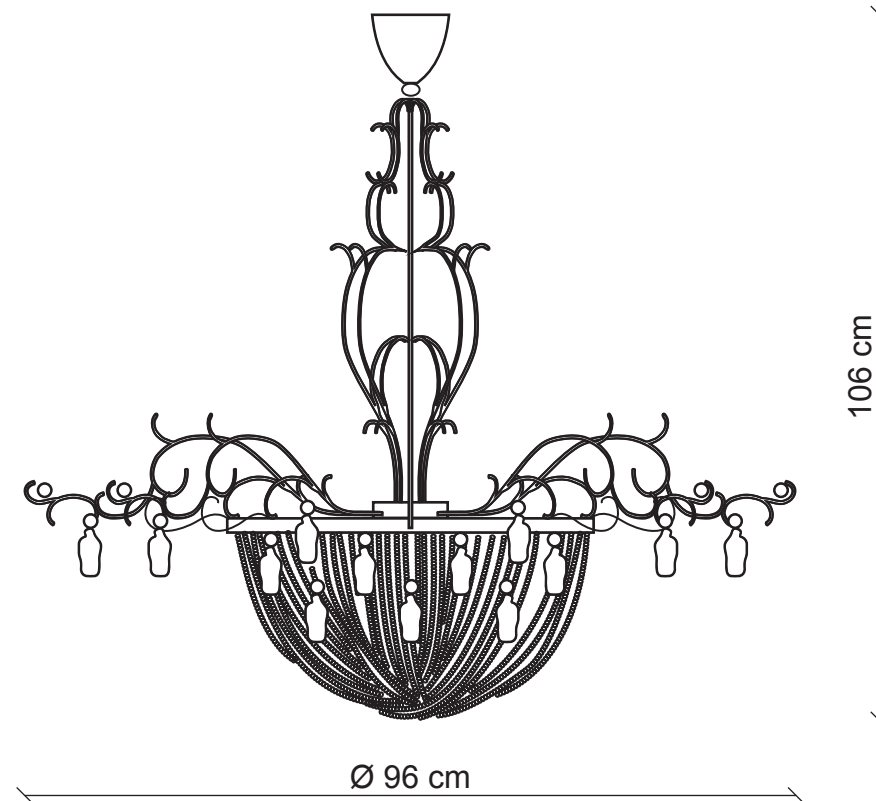

PATRIZIAGARGANTI

Firenze

BAGA Contemporary
LOVELY LIGHT

art. 2152

8 lights Chandelier

Finish: Nickel

Accessories: Black methacrilate and clear crystals

 8x
40W E14
not supplied