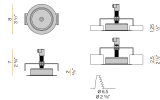

PANZERI

Olivia

Accessories / power supply and fixing

XM9201-01

Recessed canopy for electric cable suspensions. Suitable for 24V fixtures: remote driver 24V needed.