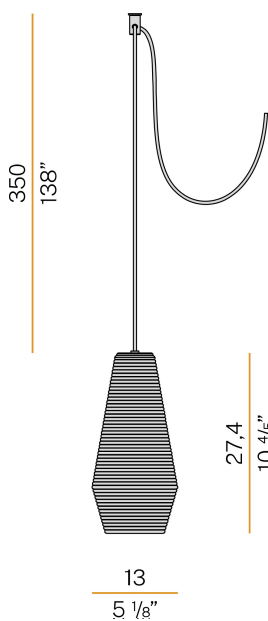

PANZERI

Olivia

220-240V AC
M09753.000.0200

 black/steel diffuser

Data sheet

CODE	M09753.000.0200
SYSTEM POWER CONSUMPTION	max 57W
LIGHT SOURCE	LED retrofit / halogen
LIGHT SOURCE KIT	* included
COMPATIBLE SOURCES	LED retrofit bulb 8W E27 2700K Ra80 1050lm (no dimming) * / max 57W E27
COLOUR TEMPERATURE	2700K Ra>80
LIGHT DISTRIBUTION	diffused
POWER SUPPLY	220-240V AC
FREQUENCY	50/60Hz
NOMINAL LUMINOUS FLUX	1050lm
WEIGHT	0,92 Kg
PROTECTION DEGREE	IP20
COLOUR TOLLERANCES	SDCM <6
PACKING DIMENSIONS	0,0 x 0,0 x 0,0 cm

Multiple suspension lighting fixture for interiors, with direct and indirect light emission. Rough aluminium structure.

Diffuser in blown glass with white, crystal, steel, amber, bronze, tobacco or green ribbing finish.

Turned pickled sheet metal closing disk in black or mat brass polyacrylic paint. 3,5m (137,8") long suspension and power cable in PVC with black fabric covering. Provided without power canopy, complete with polycarbonate hook.

Technical drawing

PANZERI

Olivia

Accessories / power supply

M7901/1	Canopy for power supply.		 2,4 1"	 10,6 4 1/6"
M7901/2	Canopy for power supply with 2 outputs.		 2,4 1"	 10,6 4 1/6"
M7901/3	Canopy for power supply with 3 outputs.		 2,4 1"	 10,6 4 1/6"
M7902/1	Canopy for power supply.		 2,4 1"	 10,6 4 1/6"
M7902/2	Canopy for power supply with 2 outputs.		 2,4 1"	 10,6 4 1/6"
M7902/3	Canopy for power supply with 3 outputs.		 2,4 1"	 10,6 4 1/6"
M91/94/9702	Canopy for power supply up to 9 M091__000.0200/M094__000.0200/M097__000.0200 models maximum.		 4 1 1/2"	 21 8 2/5"