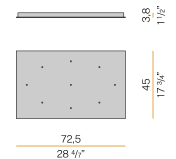

XM8901-09

Canopy for power supply with 9 outputs.