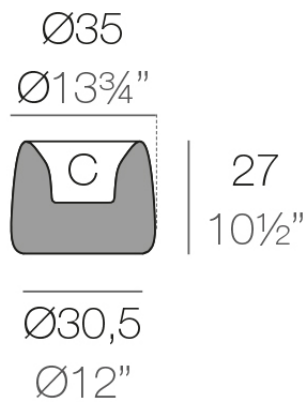

Products / Planters / Organic Round Planter ø34x27

Organic round planter ø34x27

The most extensive collection of indoor and outdoor planters designed by Studio Vondom. Timeless and minimalist designs that allow you to create unique and original atmospheres for homes, restaurants and any space.

Info

Description

Weight: 2.15 Kg

ORGANIC redonda Ø35 cm C = 4 L
 ORGANIC round Ø13 3/4" C = 1 gal

Finishes

finishes

BASIC

Ref. 42309A