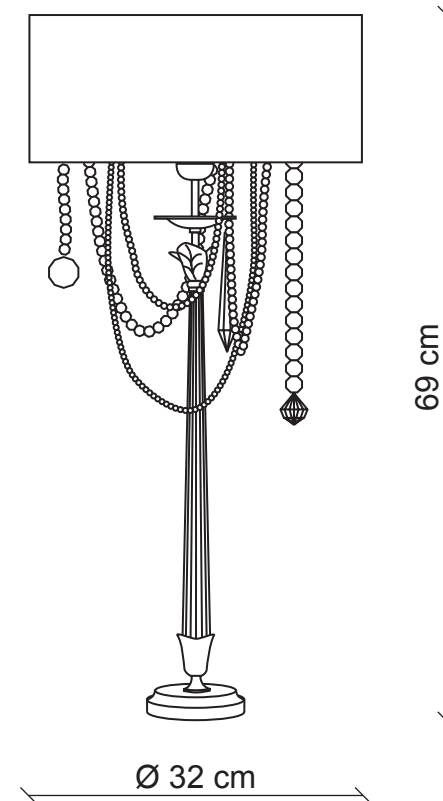

PATRIZIAGARGANTI

Firenze

BAGA Contemporary
LOVELY LIGHT

art. 1041

1 light Table lamp

Finish: Nickel with silver leaf details

Lampshades: Ivory goffered tulle

Accessories: Clear crystals

Ø 32x32
H. 14

1x
40W E14
not supplied

m³ 0,17
Kg 2,2