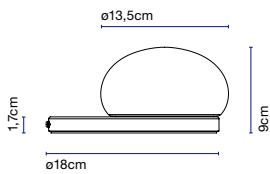

Bolita kaschkasch

marset

Bolita

Bolita

LED SMD 6,2W 24V 2700K
CRI90
Light source - 731lm
(included)

- White (RAL 9016)
- Umbra grey (RAL 7022)

Black electrical cord

Lacquered steel base housing the light source. A slightly magnetized opal blown glass diffuser rests atop the base and moves along the surface. The switch is located on the side of the base.