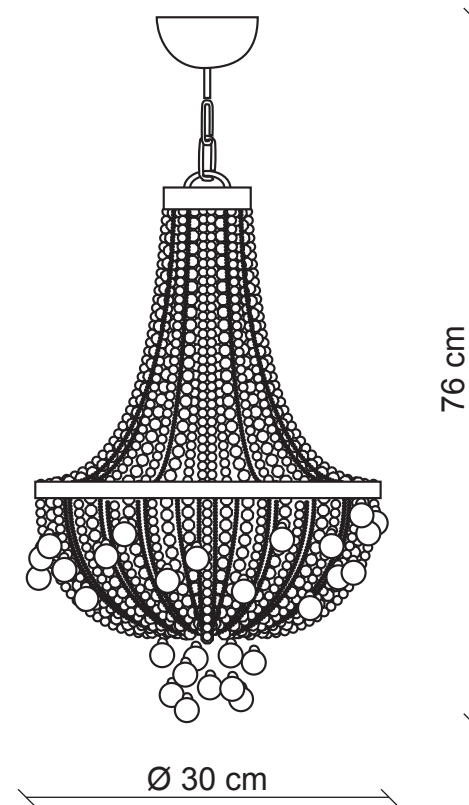

PATRIZIAGARGANTI

Firenze

BAGA Progress
LOVELY LIGHT

art. 3170

3 lights Chandelier

Finish: Gold leaf

Accessories: Amber and clear crystals

 3x
40W E14
not supplied

m³ 0,09
Kg 5,5