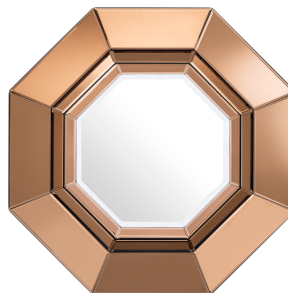

E I C H H O L T Z

25 YEARS OF LUXURY

SPECIFICATION SHEET

Item no.	110860
Item description	Mirror Chartier amber mirror glass
Category	Mirrors
Type	Wall mirrors
Country of origin	China

ITEM MEASUREMENTS (CM / KG)

Dimensions	68 x 68 x D. 7,5 cm
Net weight	10

SPECIFICATIONS

Material(s)	MDF Mirror glass
Finish(es)/colour(s)	Amber mirror glass bevelled mirror glass
Suitable for	Indoor use only
Mirror hanging system	Horizontal French cleat