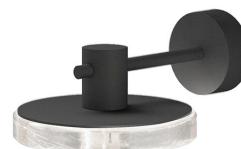

PANZERI

Venexia

220-240V AC ON-OFF

EA04834.022.0201

● micaceous grey

Data sheet

CODE	EA04834.022.0201
SYSTEM POWER CONSUMPTION	8W
EFFICACY	74.25lm/W
LIGHT SOURCE	LED
LIGHT SOURCE LIFETIME	L80 (B20) 80.000h
COLOUR TEMPERATURE	2700K Ra>80
LIGHT DISTRIBUTION	diffused
POWER SUPPLY	220-240V AC
FREQUENCY	50/60Hz
ELECTRICAL CONFIGURATION	ON-OFF
DRIVER	integrated included
NOMINAL LUMINOUS FLUX	930lm
LUMEN OUTPUT	594lm
EFFICIENCY	63.9%
WEIGHT	3,60 Kg
PROTECTION DEGREE	IP65
COLOUR TOLLERANCES	SDCM 3
SHOCK RESISTANCE RATING	IK06
PACKING DIMENSIONS	27,0 x 35,0 x 22,0 cm

Wall lighting fixture for indoor or outdoor spaces, with direct light emission.
Galvanized sheet metal wall bracket.
Die-cast aluminium wall plate in corten, mat brass or micaceous grey polyacrylic paint.
Turned aluminium arm in polyacrylic paint.
Turned aluminium structure in polyacrylic paint.
Transparent silicone gaskets.
Screen in partially mat cast glass.
Aluminium closing disk in polyacrylic paint.
Stainless steel screws.