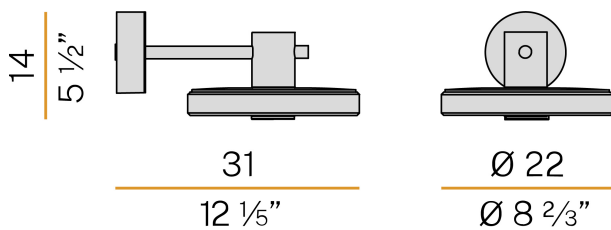

PANZERI

Venexia

220-240V AC ON-OFF

EA04834.022.0201

● micaceous grey

Data sheet

CODE	EA04834.022.0201
SYSTEM POWER CONSUMPTION	8W
EFFICACY	74.25lm/W
LIGHT SOURCE	LED
LIGHT SOURCE LIFETIME	L80 (B20) 80.000h
COLOUR TEMPERATURE	2700K Ra>80
LIGHT DISTRIBUTION	diffused
POWER SUPPLY	220-240V AC
FREQUENCY	50/60Hz
ELECTRICAL CONFIGURATION	ON-OFF
DRIVER	integrated included
NOMINAL LUMINOUS FLUX	930lm
LUMEN OUTPUT	594lm
EFFICIENCY	63.9%
WEIGHT	3,60 Kg
PROTECTION DEGREE	IP65
COLOUR TOLLERANCES	SDCM 3
SHOCK RESISTANCE RATING	IK06
PACKING DIMENSIONS	27,0 x 35,0 x 22,0 cm

Wall lighting fixture for indoor or outdoor spaces, with direct light emission.
Galvanized sheet metal wall bracket.
Die-cast aluminium wall plate in corten, mat brass or micaceous grey polyacrylic paint.
Turned aluminium arm in polyacrylic paint.
Turned aluminium structure in polyacrylic paint.
Transparent silicone gaskets.
Screen in partially mat cast glass.
Aluminium closing disk in polyacrylic paint.
Stainless steel screws.

Technical drawing