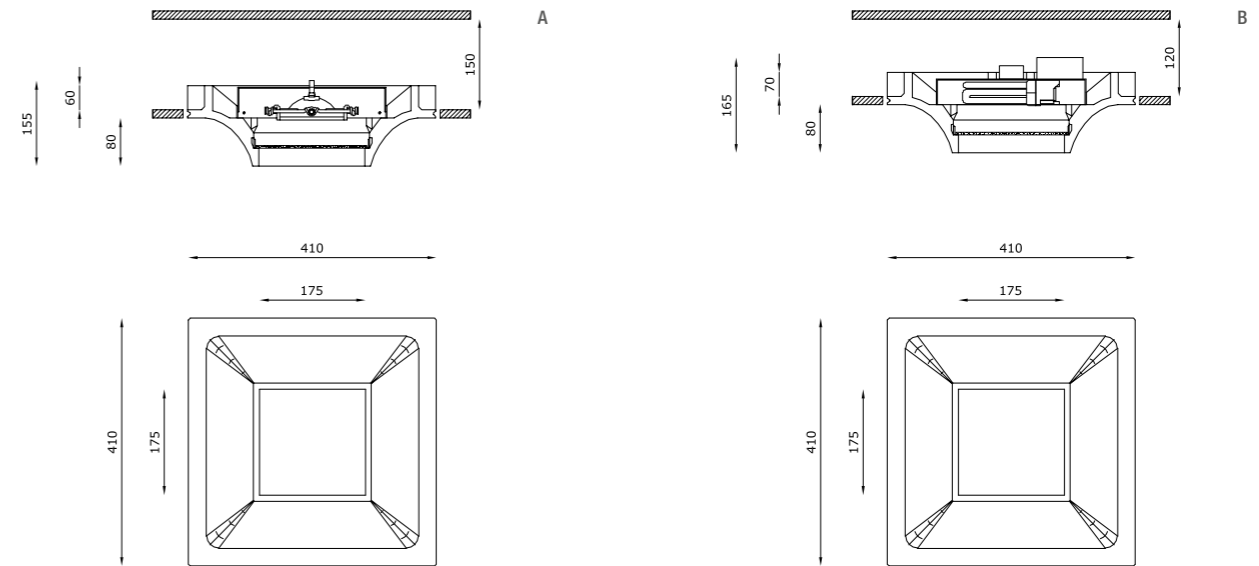

### TECHNICAL FEATURES

Code	6361.AC (fig.A)	6366.AC (fig.B)	6368.AC (fig.B)	6461.AC (fig.B)	6463.AC (fig.B)
Type	Tilttable downlight ± 30° 	Downlight 90° 	Downlight 90° 	Downlight 90° 	Downlight 90° 
Material	AC: AirCoral®	AC: AirCoral®	AC: AirCoral®	AC: AirCoral®	AC: AirCoral®
Absorption capacity*	20.35 m²	20.35 m²	20.35 m²	20.35 m²	20.35 m²
Weight	6.2 Kg	6.3 Kg	6.4 Kg	8.5 Kg	8.5 Kg
Mounting	Ceiling half recessed	Ceiling half recessed	Ceiling half recessed	Ceiling half recessed	Ceiling half recessed
IP rating	IP40	IP40	IP40	IP40	IP40
Insulation class	III	I	I	I	I
Control gear	Dimmable electronic transformer	Electronic ballast	Electronic ballast	Constant current electronic driver	Dimmable constant current driver
Cut out for plasterboard	420 x 420 mm	420 x 420 mm	420 x 420 mm	420 x 420 mm	420 x 420 mm
Lamp type	QR 111 	TC-TEL 	TC-TEL 	LED 1050 mA 	LED 350 mA 
Lamp wattage	1 x 100W max	2 x 26/32W	2 x 26W	1 x 40W	2 x 6.5W
Luminous efficacy	-	-	-	4680 lm - 3000K	2 x 810 lm - 3000K
Light distribution	-	-	-	Wide beam 40°	Wide beam 120°
Fitting	G53	Gx24q-3	Gx24q-3	-	-
Light colour	-	-	-	White 3000K White 2700K   4000K (on request)	White 3000K White 2700K   4000K (on request)
Light hole	175 x 175 mm	175 x 175 mm	175 x 175 mm	175 x 175 mm	175 x 175 mm
Voltage connection	220-240V / 12V · 50/60Hz	220-240V · 50/60Hz	220-240V · 50/60Hz	220-240V · 50/60Hz	220-240V · 50/60Hz
CRI	-	-	-	>90	>90
Emergency	-	-	1 hour	-	-
Energy efficiency class	A	A	A	A+	A+
Note	Extra white satin glass. Recessed glass 30 mm.	Extra white satin glass. Recessed glass 30 mm.	Extra white satin glass. Recessed glass 30 mm.	Extra white satin glass. Recessed glass 30 mm.	Extra white satin glass. Recessed glass 30 mm.  Trailing-edge and leading-edge dimming (20 - 100%).