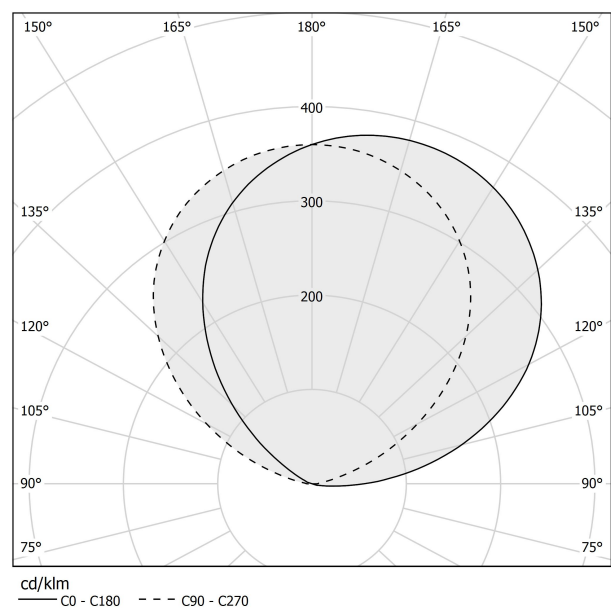

### Data sheet

CODE	A09801.002.0406
SYSTEM POWER CONSUMPTION	36W
EFFICACY	79.5lm/W
LIGHT SOURCE	LED
COLOUR TEMPERATURE	3000K Ra>90
LIGHT DISTRIBUTION	diffused
POWER SUPPLY	220-240V AC
FREQUENCY	50/60Hz
ELECTRICAL CONFIGURATION	ON-OFF
DRIVER	integrated included
NOMINAL LUMINOUS FLUX	2862lm
LUMEN OUTPUT	2862lm
EFFICIENCY	100%
WEIGHT	2,03 Kg
PROTECTION DEGREE	IP20
COLOUR TOLLERANCES	SDCM 3
PACKING DIMENSIONS	27,0 x 36,0 x 14,0 cm

### Technical drawing

### Polar diagram