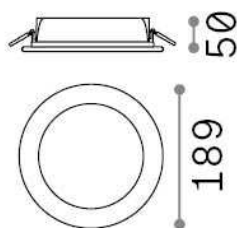

## Technical - Recessed lights

<b>Ean</b>	8021696312125
<b>Item</b>	BASIC FI IP65 20W ROUND
<b>Installation</b>	Recessed lights
<b>Guarantee</b>	5 years
<b>Gross weight</b>	0.53 kg
<b>Volume</b>	0.00405 m <sup>3</sup>

## Technical info

<b>Net weight</b>	0.45 kg
<b>Insulation class</b>	II
<b>Protection index</b>	IP20
<b>Compliance</b>	CE
<b>Operating temperature</b>	0° ~ +40 °C
<b>Dimmer</b>	NO, On-Off
<b>Power output</b>	220-240 V AC 50/60 Hz
<b>Power supply</b>	Separate, included Replaceable (by qualified operators only), electronic, tridonic / osram
<b>Recessed specifications</b>	Ø 160 - h. ≥ 100 , 1-25
<b>Front protection index</b>	IP65 [DO NOT COVER]

## Source info

<b>Integrated source</b>	Integrated LED module
<b>Replaceable source</b>	No
<b>Power</b>	20 W
<b>Emission</b>	Direct
<b>Max consumption</b>	max 20,00 W
<b>Features LED</b>	LED SMD OSRAM
<b>CCT LED</b>	3000 K
<b>Duration LED (t. 25°C)</b>	50000 h
<b>CRI</b>	> 90
<b>Light beam</b>	105°
<b>Light beam flux</b>	2250 lm
<b>Useful light flux</b>	1830 lm