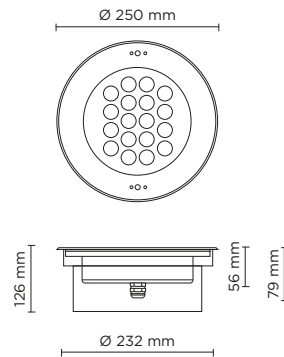

303003

POOL MEGA

Swimming-pool underwater luminaire, round shape, wall-recessed, completely made in stainless steel AISI 316L, polypropylene housing for recess. 24V remote driver needed, with 18 OSRAM LED. IP 68 rating.

Technical features

Technical data

Wattage	36 WATT
IP Rating	IP68 - 1 METERS DEPTH
IK Rating	IK09
Material	Completely made in stainless steel AISI 316 L marine grade
Trim	Stainless steel AISI 316 L marine grade
Light source	NR. 18 x 2W OSRAM LED
Screws	Stainless steel
Remote driver	24V DC NEEDED
Gasket	EPDM rubber
Glass	Tempered
Cable gland	PG11 made in nickel-plated brass.
Power cable	2 mt. neoprene power cable included
Recess housing	Polypropylene material
Gross weight	3,80 Kg

light source	light beam options	lumen output (lm)	lumin. efficacy (lm/w)
3000°K warm-white			
high-power led	M 30°	2.900	80.56

Finish color options:

Stainless Steel

remote driver selection

brand	manufacturer code	type	watt	IP rate	numbers of fixtures
Meanwell	LPV-60-24	constant voltage 24V DC	60W	IP67	1
Meanwell	LPV-100-24	constant voltage 24V DC	100W	IP67	min 1 - max 2