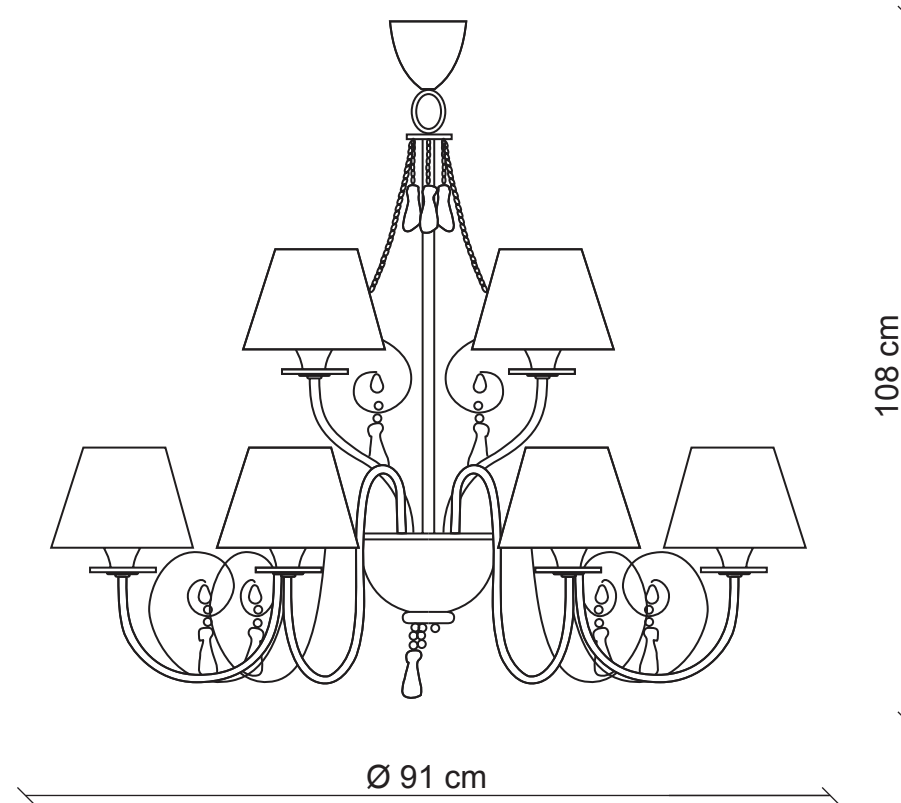

PATRIZIAGARGANTI

Firenze

BAGA XXI Century
LOVELY LIGHT

art. 1090

12 lights Chandelier

Finish: Antiqued ivory

Lampshades: White paper

Accessories: Clear crystals

Ø 16x9
H. 12

12x
60W E14
not supplied

m³ 0,86
Kg 10