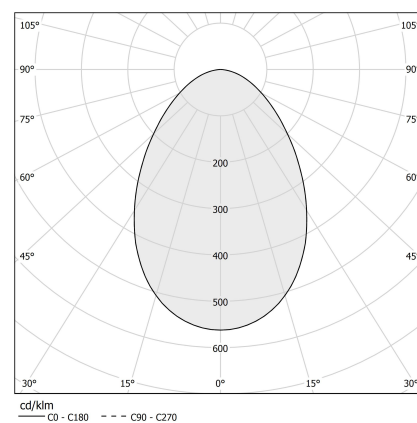

### Data sheet

CODE	P03901.011.0406
SYSTEM POWER CONSUMPTION	10W
EFFICACY	59.5lm/W
LIGHT SOURCE	LED
LIGHT SOURCE LIFETIME	L70 (B50) 50.000h
COLOUR TEMPERATURE	3000K Ra>90
LIGHT DISTRIBUTION	diffused
POWER SUPPLY	220-240V AC
FREQUENCY	50/60Hz
ELECTRICAL CONFIGURATION	ON-OFF
DRIVER	integrated included
NOMINAL LUMINOUS FLUX	850lm
LUMEN OUTPUT	595lm
EFFICIENCY	70%
WEIGHT	0,51 Kg
PROTECTION DEGREE	IP40
COLOUR TOLLERANCES	SDCM 3
PACKING DIMENSIONS	12,0 x 24,0 x 13,0 cm

### Technical drawing

### Polar diagram