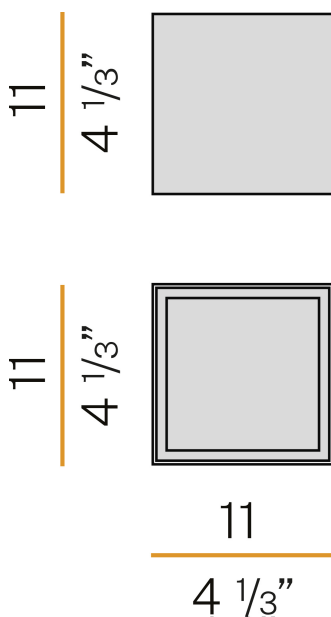

### Data sheet

CODE	P03901.011.0406
SYSTEM POWER CONSUMPTION	10W
EFFICACY	59.5lm/W
LIGHT SOURCE	LED
LIGHT SOURCE LIFETIME	L70 (B50) 50.000h
COLOUR TEMPERATURE	3000K Ra>90
LIGHT DISTRIBUTION	diffused
POWER SUPPLY	220-240V AC
FREQUENCY	50/60Hz
ELECTRICAL CONFIGURATION	ON-OFF
DRIVER	integrated included
NOMINAL LUMINOUS FLUX	850lm
LUMEN OUTPUT	595lm
EFFICIENCY	70%
WEIGHT	0,51 Kg
PROTECTION DEGREE	IP40
COLOUR TOLLERANCES	SDCM 3
PACKING DIMENSIONS	12,0 x 24,0 x 13,0 cm

### Technical drawing