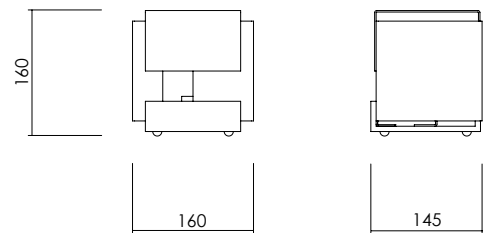

LIGHT SOURCE | FONTE LUMINOSA

DIMENSIONS | DIMENSIONI

G9 max 5W LED

IP20

7150D0

FINISHES | FINITURE

CODE | CODICE

Body | Corpo