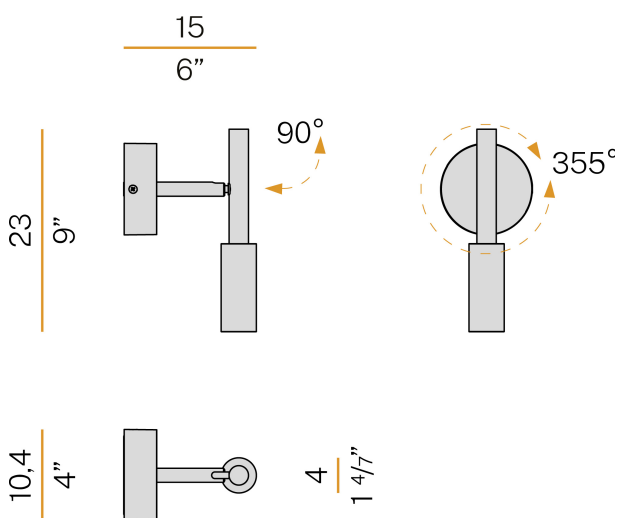

PANZERI

Tubino

220-240V AC ON-OFF
A07306.001.0501

● mat black

DIRECT
LIGHT

Data sheet

CODE	A07306.001.0501
SYSTEM POWER CONSUMPTION	6,5W
EFFICACY	56.5lm/W
LIGHT SOURCE	LED
LIGHT SOURCE LIFETIME	L70 (B50) 80.000h
COLOUR TEMPERATURE	2700K Ra>90
LIGHT DISTRIBUTION	adjustable
POWER SUPPLY	220-240V AC
FREQUENCY	50/60Hz
ELECTRICAL CONFIGURATION	ON-OFF
DRIVER	integrated included
NOMINAL LUMINOUS FLUX	475lm
LUMEN OUTPUT	339lm
EFFICIENCY	71.4%
WEIGHT	0,62 Kg
PROTECTION DEGREE	IP20
COLOUR TOLLERANCES	SDCM 3
PACKING DIMENSIONS	29,0 x 24,0 x 14,0 cm

Ceiling or wall lighting fixture for interiors, with swivelling light beam.
Galvanized sheet metal ceiling or wall bracket.
Die-cast aluminium wall plate in white, champagne, mat black, bronze or titanium polyacrylic paint.
Turned brass joints in polyacrylic paint.
Turned aluminium structure in polyacrylic paint.
Turned aluminium head rotating on two axes in polyacrylic paint.
Modelled polycarbonate diffuser with opaline finish.
Turned brass end cap in polyacrylic paint.

Technical drawing

Application

Polar diagram