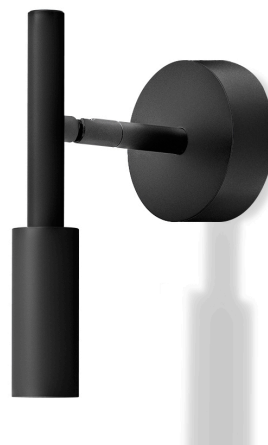

PANZERI

Tubino

220-240V AC ON-OFF
A07306.001.0501

● mat black

DIRECT
LIGHT

Data sheet

CODE	A07306.001.0501
SYSTEM POWER CONSUMPTION	6,5W
EFFICACY	56.5lm/W
LIGHT SOURCE	LED
LIGHT SOURCE LIFETIME	L70 (B50) 80.000h
COLOUR TEMPERATURE	2700K Ra>90
LIGHT DISTRIBUTION	adjustable
POWER SUPPLY	220-240V AC
FREQUENCY	50/60Hz
ELECTRICAL CONFIGURATION	ON-OFF
DRIVER	integrated included
NOMINAL LUMINOUS FLUX	475lm
LUMEN OUTPUT	339lm
EFFICIENCY	71.4%
WEIGHT	0,62 Kg
PROTECTION DEGREE	IP20
COLOUR TOLLERANCES	SDCM 3
PACKING DIMENSIONS	29,0 x 24,0 x 14,0 cm

Ceiling or wall lighting fixture for interiors, with swivelling light beam.
Galvanized sheet metal ceiling or wall bracket.
Die-cast aluminium wall plate in white, champagne, mat black, bronze or titanium polyacrylic paint.
Turned brass joints in polyacrylic paint.
Turned aluminium structure in polyacrylic paint.
Turned aluminium head rotating on two axes in polyacrylic paint.
Modelled polycarbonate diffuser with opaline finish.
Turned brass end cap in polyacrylic paint.