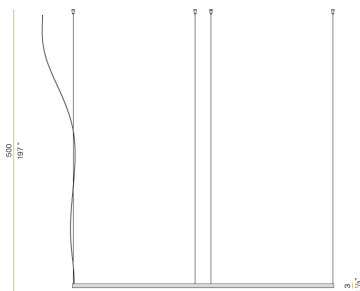

### Data sheet

CODE	M10301.200.0410
SYSTEM POWER CONSUMPTION	88W
EFFICACY	92.7lm/W
LIGHT SOURCE	LED
LIGHT SOURCE LIFETIME	L70 (B50) 60.000h
COLOUR TEMPERATURE	3000K Ra>90
LIGHT DISTRIBUTION	diffused
POWER SUPPLY	24V DC
DRIVER	remote not included
LUMEN OUTPUT	8158lm
WEIGHT	2,34 Kg
PROTECTION DEGREE	IP20
COLOUR TOLLERANCES	SDCM 3
PACKING DIMENSIONS	200,0 x 200,0 x 11,0 cm

### Technical drawing