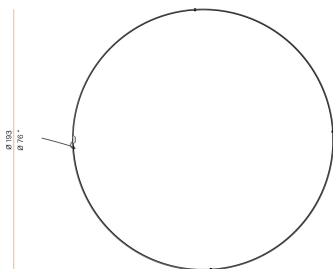

Technical drawing