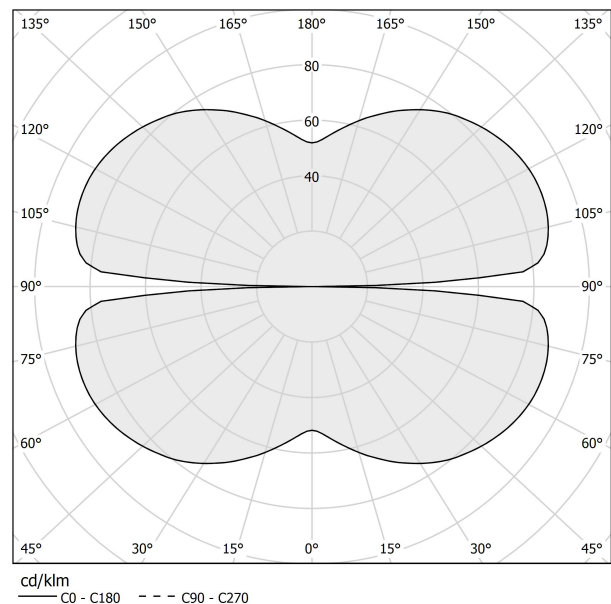

### Data sheet

CODE	M10301.200.0410
SYSTEM POWER CONSUMPTION	88W
EFFICACY	92.7lm/W
LIGHT SOURCE	LED
LIGHT SOURCE LIFETIME	L70 (B50) 60.000h
COLOUR TEMPERATURE	3000K Ra>90
LIGHT DISTRIBUTION	diffused
POWER SUPPLY	24V DC
DRIVER	remote not included
LUMEN OUTPUT	8158lm
WEIGHT	2,34 Kg
PROTECTION DEGREE	IP20
COLOUR TOLLERANCES	SDCM 3
PACKING DIMENSIONS	200,0 x 200,0 x 11,0 cm

### Technical drawing

### Polar diagram