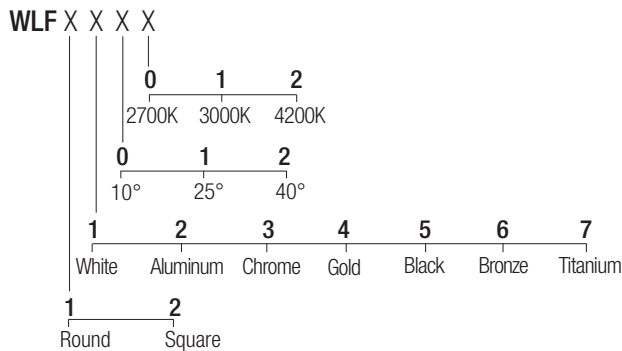

Code construction

Optionals

LWLF01

Low luminance louver

Note: the filter must be ordered together with the lighting fixture