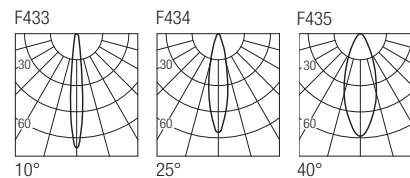

Supply current

24 VDC

Power

2 W

Parallel wiring

Dimensions

Photometric diagrams

CCT/CRI/Flux