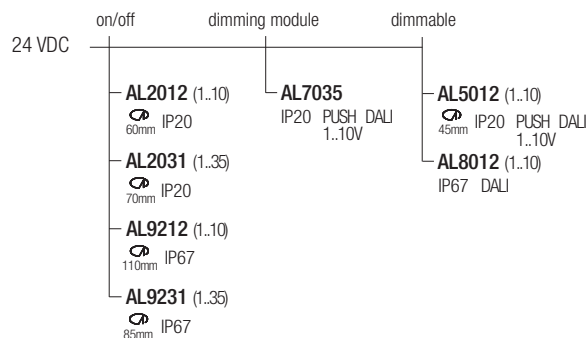

Supply current

24 VDC

Power

2 W

Parallel wiring

Dimensions

Photometric diagrams

CCT/CRI/Flux

2700K	128lm
3000K	133lm
4200K	154lm

Code construction

Optionals

LWLF01

Low luminance louver

Note: the filter must be ordered together with the lighting fixture

Drivers

Note: dimming module AL7035 to be used in combination with a 24VDC power supply