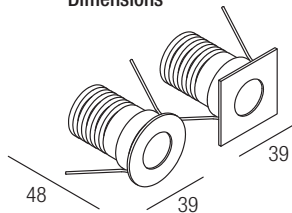

Supply current

24 VDC

Power

2 W

Parallel wiring

Dimensions

Photometric diagrams

CCT/CRI/Flux