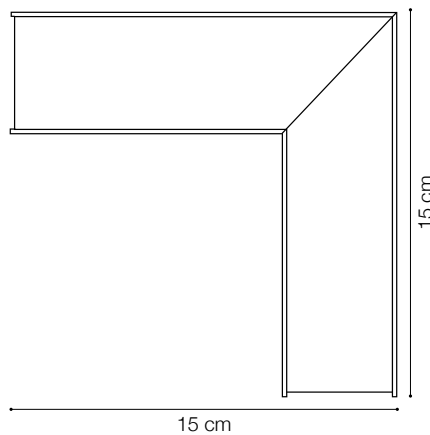

Code	192550
Item name	FLUO WIDE 1800 3000K WHITE
Source	LED SMD SAMSUNG
Power	36W
Driver included	TRIDONIC
Lumen	3800 Lm
MacAdam	3SDC
UGR	<27
Beam	105°
CCT	3000K
CRI	≥83
Insulation class	Class I
IP	20
Material	Aluminum
LED Life	30.000 h
Warranty	5 years
Net Weight	4,420 Kg
Volume	0,0360 m³
Dimmable	On request
Customizable	Yes

1.

Code 191188
Item name FLUO KIT RECESSED

2.

Code 191171
Item name FLUO KIT SURFACE

3.

Code 191591
Item name FLUO KIT PENDANT WH
Length 170 cm

Code	191423
Item name	FLUO CORNER 3000K WH
Source	LED SMD SAMSUNG
Power	8W
Driver included	HEP GROUD
Lumen	750 Lm
MacAdam	3SDC
UGR	<27
Beam	105°
CCT	3000K
CRI	≥83
Insulation class	Class I
IP	20
Material	Aluminum
LED Life	30.000 h
Warranty	5 years
Net Weight	0,580 Kg
Volume	0,0023 m³
Dimmable	On request

Code	191485
Item name	FLUO CORNER BLINDED WH
Material	Aluminum
Warranty	5 years
Net Weight	0,610 Kg
Volume	0,0023 m ³

Code 191669
Item name FLUO COVER 1800

Code 191300
Item name FLUO COVER FLEX 1800

Code 191508
Item name FLUO PROFILE CONNECTOR