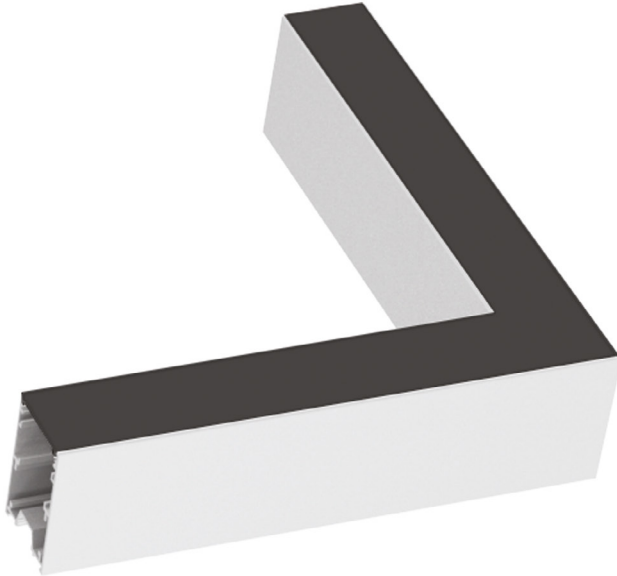

Code	192550
Item name	FLUO WIDE 1800 3000K WHITE
Source	LED SMD SAMSUNG
Power	36W
Driver included	TRIDONIC
Lumen	3800 Lm
MacAdam	3SDC
UGR	<27
Beam	105°
CCT	3000K
CRI	≥83
Insulation class	Class I
IP	20
Material	Aluminum
LED Life	30.000 h
Warranty	5 years
Net Weight	4,420 Kg
Volume	0,0360 m³
Dimmable	On request
Customizable	Yes

1.

Code 191188
Item name FLUO KIT RECESSED

2.

Code 191171
Item name FLUO KIT SURFACE

3.

Code 191591
Item name FLUO KIT PENDANT WH
Length 170 cm

Code	191423
Item name	FLUO CORNER 3000K WH
Source	LED SMD SAMSUNG
Power	8W
Driver included	HEP GROUD
Lumen	750 Lm
MacAdam	3SDC
UGR	<27
Beam	105°
CCT	3000K
CRI	≥83
Insulation class	Class I
IP	20
Material	Aluminum
LED Life	30.000 h
Warranty	5 years
Net Weight	0,580 Kg
Volume	0,0023 m³
Dimmable	On request

Code	191485
Item name	FLUO CORNER BLINDED WH
Material	Aluminum
Warranty	5 years
Net Weight	0,610 Kg
Volume	0,0023 m ³

Code 191669
Item name FLUO COVER 1800

Code 191300
Item name FLUO COVER FLEX 1800

Code 191508
Item name FLUO PROFILE CONNECTOR