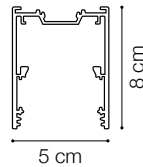

1.

Code 191188
Item name FLUO KIT RECESSED

2.

Code 191171
Item name FLUO KIT SURFACE

3.

Code 191591
Item name FLUO KIT PENDANT WH
Length 170 cm

Code	191423
Item name	FLUO CORNER 3000K WH
Source	LED SMD SAMSUNG
Power	8W
Driver included	HEP GROUD
Lumen	750 Lm
MacAdam	3SDC
UGR	<27
Beam	105°
CCT	3000K
CRI	≥83
Insulation class	Class I
IP	20
Material	Aluminum
LED Life	30.000 h
Warranty	5 years
Net Weight	0,580 Kg
Volume	0,0023 m³
Dimmable	On request

Code	191485
Item name	FLUO CORNER BLINDED WH
Material	Aluminum
Warranty	5 years
Net Weight	0,610 Kg
Volume	0,0023 m ³

Code 191669
Item name FLUO COVER 1800

Code 191300
Item name FLUO COVER FLEX 1800

Code 191508
Item name FLUO PROFILE CONNECTOR