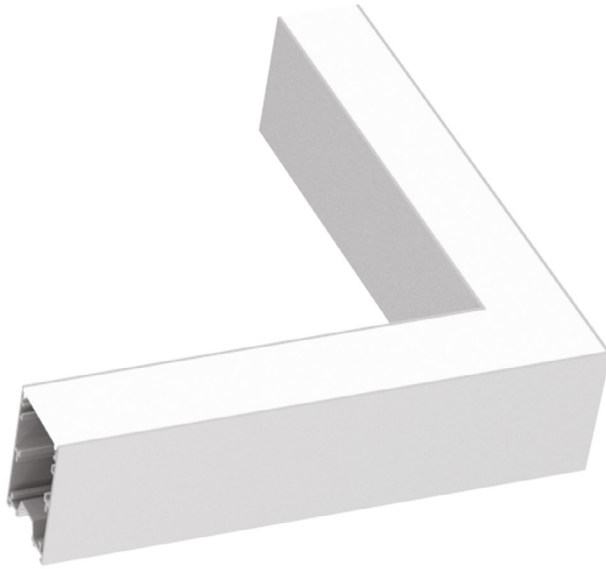

Code	192550
Item name	FLUO WIDE 1800 3000K WHITE
Source	LED SMD SAMSUNG
Power	36W
Driver included	TRIDONIC
Lumen	3800 Lm
MacAdam	3SDC
UGR	<27
Beam	105°
CCT	3000K
CRI	≥83
Insulation class	Class I
IP	20
Material	Aluminum
LED Life	30.000 h
Warranty	5 years
Net Weight	4,420 Kg
Volume	0,0360 m³
Dimmable	On request
Customizable	Yes

1.

Code 191188
Item name FLUO KIT RECESSED

2.

Code 191171
Item name FLUO KIT SURFACE

3.

Code 191591
Item name FLUO KIT PENDANT WH
Length 170 cm

Code	191423
Item name	FLUO CORNER 3000K WH
Source	LED SMD SAMSUNG
Power	8W
Driver included	HEP GROUD
Lumen	750 Lm
MacAdam	3SDC
UGR	<27
Beam	105°
CCT	3000K
CRI	≥83
Insulation class	Class I
IP	20
Material	Aluminum
LED Life	30.000 h
Warranty	5 years
Net Weight	0,580 Kg
Volume	0,0023 m³
Dimmable	On request

Code	191485
Item name	FLUO CORNER BLINDED WH
Material	Aluminum
Warranty	5 years
Net Weight	0,610 Kg
Volume	0,0023 m ³

Code 191669
Item name FLUO COVER 1800

Code 191300
Item name FLUO COVER FLEX 1800

Code 191508
Item name FLUO PROFILE CONNECTOR