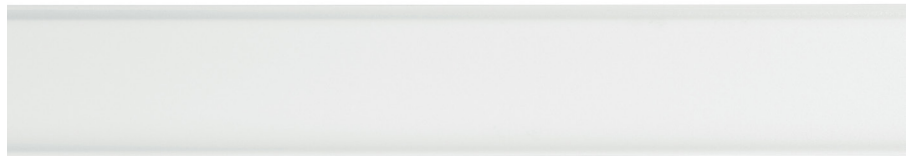

Code	192550
Item name	FLUO WIDE 1800 3000K WHITE
Source	LED SMD SAMSUNG
Power	36W
Driver included	TRIDONIC
Lumen	3800 Lm
MacAdam	3SDC
UGR	<27
Beam	105°
CCT	3000K
CRI	≥83
Insulation class	Class I
IP	20
Material	Aluminum
LED Life	30.000 h
Warranty	5 years
Net Weight	4,420 Kg
Volume	0,0360 m³
Dimmable	On request
Customizable	Yes

1.

Code 191188
Item name FLUO KIT RECESSED

2.

Code 191171
Item name FLUO KIT SURFACE

3.

Code 191591
Item name FLUO KIT PENDANT WH
Length 170 cm

Code	191423
Item name	FLUO CORNER 3000K WH
Source	LED SMD SAMSUNG
Power	8W
Driver included	HEP GROUD
Lumen	750 Lm
MacAdam	3SDC
UGR	<27
Beam	105°
CCT	3000K
CRI	≥83
Insulation class	Class I
IP	20
Material	Aluminum
LED Life	30.000 h
Warranty	5 years
Net Weight	0,580 Kg
Volume	0,0023 m³
Dimmable	On request

Code	191485
Item name	FLUO CORNER BLINDED WH
Material	Aluminum
Warranty	5 years
Net Weight	0,610 Kg
Volume	0,0023 m ³

Code 191669
Item name FLUO COVER 1800

Code 191300
Item name FLUO COVER FLEX 1800

Code 191508
Item name FLUO PROFILE CONNECTOR