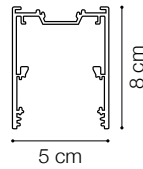

1.

Code 191188
Item name FLUO KIT RECESSED

2.

Code 191171
Item name FLUO KIT SURFACE

3.

Code 191591
Item name FLUO KIT PENDANT WH
Length 170 cm

Code	191423
Item name	FLUO CORNER 3000K WH
Source	LED SMD SAMSUNG
Power	8W
Driver included	HEP GROUD
Lumen	750 Lm
MacAdam	3SDC
UGR	<27
Beam	105°
CCT	3000K
CRI	≥83
Insulation class	Class I
IP	20
Material	Aluminum
LED Life	30.000 h
Warranty	5 years
Net Weight	0,580 Kg
Volume	0,0023 m³
Dimmable	On request

Code	191485
Item name	FLUO CORNER BLINDED WH
Material	Aluminum
Warranty	5 years
Net Weight	0,610 Kg
Volume	0,0023 m ³

Code 191669
Item name FLUO COVER 1800

Code 191300
Item name FLUO COVER FLEX 1800

Code 191508
Item name FLUO PROFILE CONNECTOR