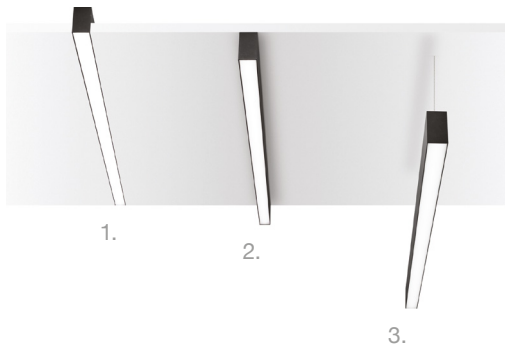

Code	192550
Item name	FLUO WIDE 1800 3000K WHITE
Source	LED SMD SAMSUNG
Power	36W
Driver included	TRIDONIC
Lumen	3800 Lm
MacAdam	3SDC
UGR	<27
Beam	105°
CCT	3000K
CRI	≥83
Insulation class	Class I
IP	20
Material	Aluminum
LED Life	30.000 h
Warranty	5 years
Net Weight	4,420 Kg
Volume	0,0360 m³
Dimmable	On request
Customizable	Yes

1.

Code 191188
Item name FLUO KIT RECESSED

2.

Code 191171
Item name FLUO KIT SURFACE

3.

Code 191591
Item name FLUO KIT PENDANT WH
Length 170 cm

Code	191423
Item name	FLUO CORNER 3000K WH
Source	LED SMD SAMSUNG
Power	8W
Driver included	HEP GROUD
Lumen	750 Lm
MacAdam	3SDC
UGR	<27
Beam	105°
CCT	3000K
CRI	≥83
Insulation class	Class I
IP	20
Material	Aluminum
LED Life	30.000 h
Warranty	5 years
Net Weight	0,580 Kg
Volume	0,0023 m³
Dimmable	On request

Code	191485
Item name	FLUO CORNER BLINDED WH
Material	Aluminum
Warranty	5 years
Net Weight	0,610 Kg
Volume	0,0023 m ³

Code 191669
Item name FLUO COVER 1800

Code 191300
Item name FLUO COVER FLEX 1800

Code 191508
Item name FLUO PROFILE CONNECTOR