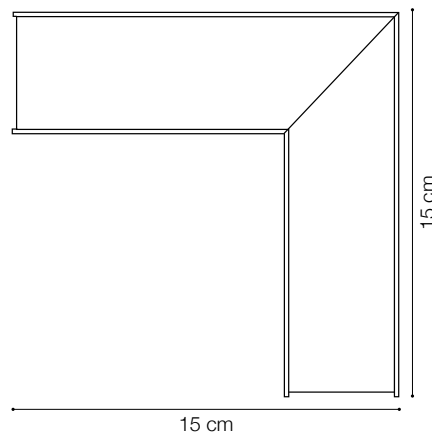

Code	192550
Item name	FLUO WIDE 1800 3000K WHITE
Source	LED SMD SAMSUNG
Power	36W
Driver included	TRIDONIC
Lumen	3800 Lm
MacAdam	3SDC
UGR	<27
Beam	105°
CCT	3000K
CRI	≥83
Insulation class	Class I
IP	20
Material	Aluminum
LED Life	30.000 h
Warranty	5 years
Net Weight	4,420 Kg
Volume	0,0360 m³
Dimmable	On request
Customizable	Yes

1.

Code 191188
Item name FLUO KIT RECESSED

2.

Code 191171
Item name FLUO KIT SURFACE

3.

Code 191591
Item name FLUO KIT PENDANT WH
Length 170 cm

Code	191423
Item name	FLUO CORNER 3000K WH
Source	LED SMD SAMSUNG
Power	8W
Driver included	HEP GROUD
Lumen	750 Lm
MacAdam	3SDC
UGR	<27
Beam	105°
CCT	3000K
CRI	≥83
Insulation class	Class I
IP	20
Material	Aluminum
LED Life	30.000 h
Warranty	5 years
Net Weight	0,580 Kg
Volume	0,0023 m³
Dimmable	On request

Code	191485
Item name	FLUO CORNER BLINDED WH
Material	Aluminum
Warranty	5 years
Net Weight	0,610 Kg
Volume	0,0023 m ³

Code 191669
Item name FLUO COVER 1800

Code 191300
Item name FLUO COVER FLEX 1800

Code 191508
Item name FLUO PROFILE CONNECTOR