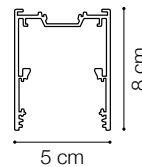

Code	192550
Item name	FLUO WIDE 1800 3000K WHITE
Source	LED SMD SAMSUNG
Power	36W
Driver included	TRIDONIC
Lumen	3800 Lm
MacAdam	3SDC
UGR	<27
Beam	105°
CCT	3000K
CRI	≥83
Insulation class	Class I
IP	20
Material	Aluminum
LED Life	30.000 h
Warranty	5 years
Net Weight	4,420 Kg
Volume	0,0360 m³
Dimmable	On request
Customizable	Yes

1.

Code 191188
Item name FLUO KIT RECESSED

2.

Code 191171
Item name FLUO KIT SURFACE

3.

Code 191591
Item name FLUO KIT PENDANT WH
Length 170 cm

Code	191423
Item name	FLUO CORNER 3000K WH
Source	LED SMD SAMSUNG
Power	8W
Driver included	HEP GROUD
Lumen	750 Lm
MacAdam	3SDC
UGR	<27
Beam	105°
CCT	3000K
CRI	≥83
Insulation class	Class I
IP	20
Material	Aluminum
LED Life	30.000 h
Warranty	5 years
Net Weight	0,580 Kg
Volume	0,0023 m³
Dimmable	On request

Code	191485
Item name	FLUO CORNER BLINDED WH
Material	Aluminum
Warranty	5 years
Net Weight	0,610 Kg
Volume	0,0023 m ³

Code 191669
Item name FLUO COVER 1800

Code 191300
Item name FLUO COVER FLEX 1800

Code 191508
Item name FLUO PROFILE CONNECTOR