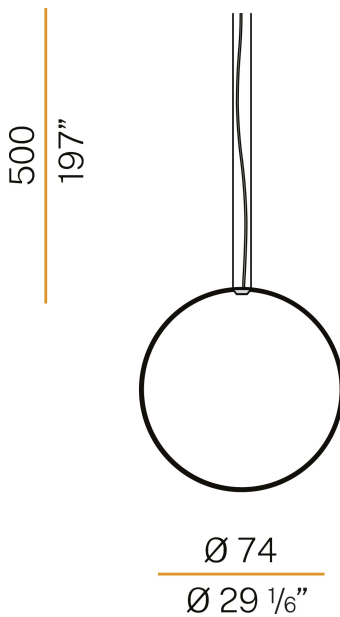

PANZERI

Zero Round Vertical

24V DC

M03402.075.0510

● black

Data sheet

CODE	M03402.075.0510
SYSTEM POWER CONSUMPTION	36W
EFFICACY	84.97lm/W
LIGHT SOURCE	LED
LIGHT SOURCE LIFETIME	L70 (B50) 60.000h
COLOUR TEMPERATURE	2700K Ra>90
LIGHT DISTRIBUTION	diffused
POWER SUPPLY	24V DC
DRIVER	remote not included
NOMINAL LUMINOUS FLUX	4252lm
LUMEN OUTPUT	3059lm
EFFICIENCY	71.9%
WEIGHT	1,09 Kg
PROTECTION DEGREE	IP20
COLOUR TOLLERANCES	SDCM 3
PACKING DIMENSIONS	83,0 x 83,0 x 10,0 cm

Single or multiple vertical suspension lighting fixture for interiors, with direct and indirect light emission.
Bended extruded aluminium structure in white, black, bronze, mat brass or titanium polyacrylic paint.
Extruded polycarbonate diffuser with opaline finish.
Suspension kit with griplocks and 5m (196,9") long steel cables.
5m (196,9") long power cable in transparent PVC.
Provided without power canopy.

Technical drawing

PANZERI

Zero Round Vertical

Accessories / power supply

XM03302.511.0002 Canopy for power supply of 1 Zero Shapes model, with DALI/Push DIM driver.

20.6
8 1/8"

XM03302.522.0002 Canopy for power supply of 2 Zero Shapes models, with DALI/Push DIM drivers.

32.5
12 1/4"

XM03302.523.0002 Canopy for power supply of 3 Zero Shapes models, with DALI/Push DIM drivers.

32.5
12 1/4"

XM03302.524.0002 Canopy for power supply of 4 Zero Shapes models, with DALI/Push DIM drivers.