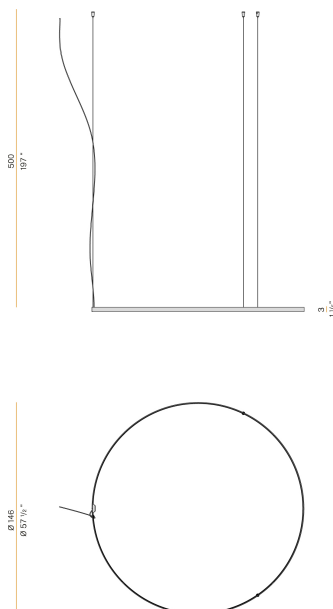

### Data sheet

CODE	M10301.150.0510
SYSTEM POWER CONSUMPTION	71W
EFFICACY	86.2lm/W
LIGHT SOURCE	LED
LIGHT SOURCE LIFETIME	L70 (B50) 60.000h
COLOUR TEMPERATURE	2700K Ra>90
LIGHT DISTRIBUTION	diffused
POWER SUPPLY	24V DC
DRIVER	remote not included
LUMEN OUTPUT	6120lm
WEIGHT	1,58 Kg
PROTECTION DEGREE	IP20
COLOUR TOLLERANCES	SDCM 3
PACKING DIMENSIONS	160,0 x 160,0 x 11,0 cm

### Technical drawing

### Polar diagram