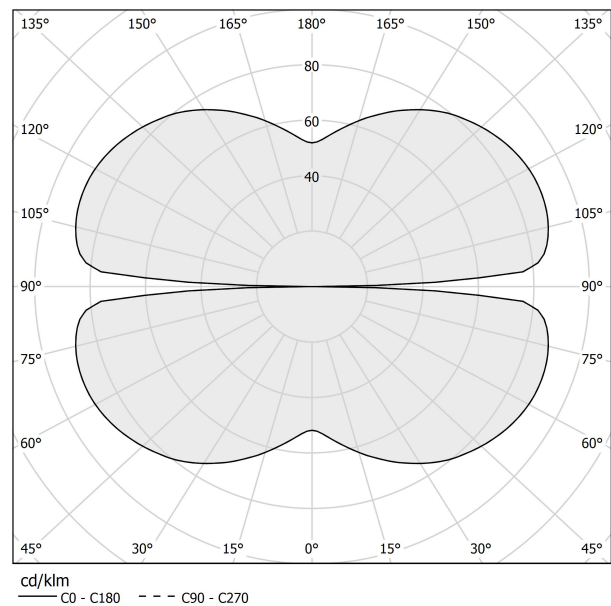

### Data sheet

CODE	M10301.150.0510
SYSTEM POWER CONSUMPTION	71W
EFFICACY	86.2lm/W
LIGHT SOURCE	LED
LIGHT SOURCE LIFETIME	L70 (B50) 60.000h
COLOUR TEMPERATURE	2700K Ra>90
LIGHT DISTRIBUTION	diffused
POWER SUPPLY	24V DC
DRIVER	remote not included
LUMEN OUTPUT	6120lm
WEIGHT	1,58 Kg
PROTECTION DEGREE	IP20
COLOUR TOLLERANCES	SDCM 3
PACKING DIMENSIONS	160,0 x 160,0 x 11,0 cm

### Technical drawing

### Polar diagram