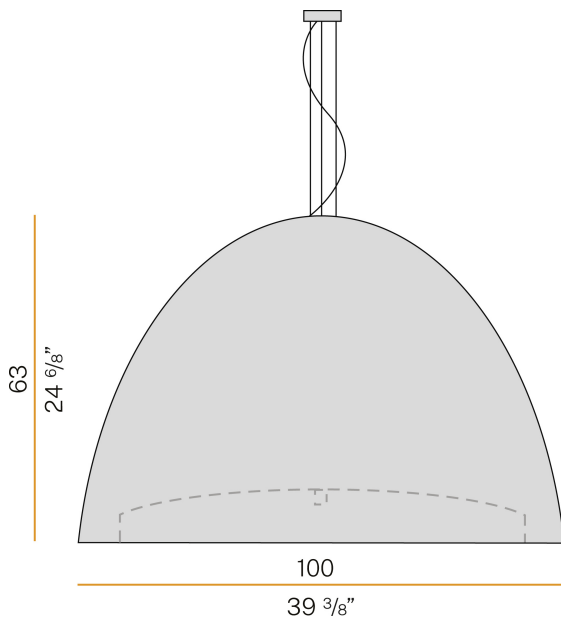

PANZERI

Willy XI

220-240V AC
L07621.100.0000

 gold leaf

Data sheet

CODE	L07621.100.0000
SYSTEM POWER CONSUMPTION	4x max 100W
LIGHT SOURCE	LED retrofit / halogen
LIGHT SOURCE KIT	not included
COMPATIBLE SOURCES	4x LED retrofit bulb E27 (L max 140mm - Ø max 65mm) / 4x max 100W E27
LIGHT DISTRIBUTION	diffused
POWER SUPPLY	220-240V AC
FREQUENCY	50/60Hz
WEIGHT	14,80 Kg
PROTECTION DEGREE	IP20
PACKING DIMENSIONS	107,0 x 107,0 x 68,0 cm

Suspension lighting fixture for interiors, with direct light emission. Turned pickled sheet metal structure in metallized grey or gold polyacrylic paint. Moulded polyethylene lampshade in black colour or with gold leaf coating. Diffuser in modelled frosted glass. 2m (78,7") long steel suspension cables. 2,2m (86,6") long power cable in transparent PVC. Power canopy with galvanized sheet metal ceiling bracket and pickled sheet metal covering in metallized grey polyacrylic paint or with gold leaf coating.

Technical drawing

Polar diagram