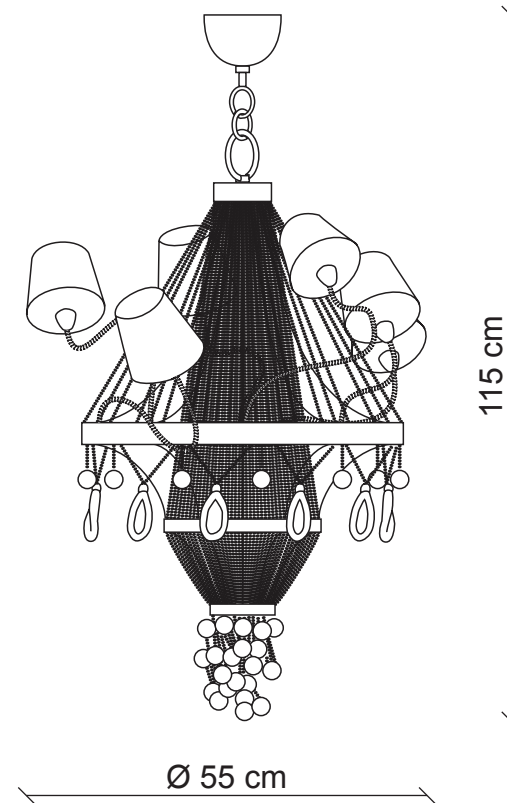

PATRIZIAGARGANTI

Firenze

BAGA Contemporary
LOVELY LIGHT

art. 2426

9 lights Chandelier

Finish: Ivory, nickel details

Lampshades: Ivory goffered tulle

Accessories: Clear crystals

m³ 0,54
Kg 12,8